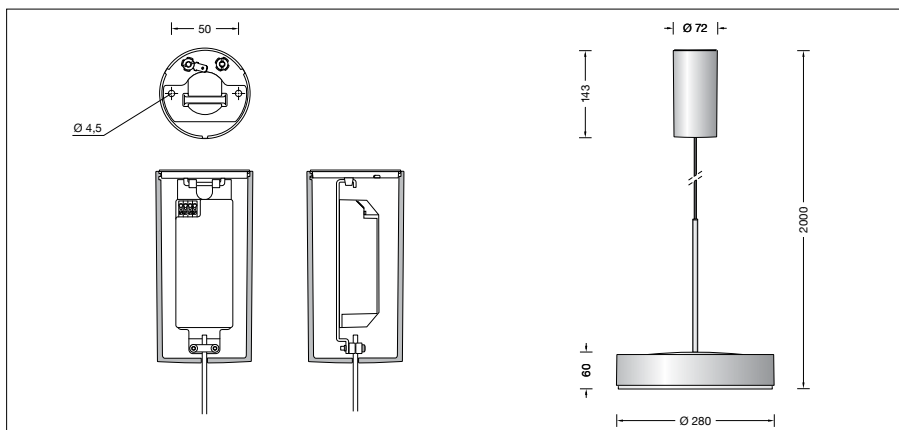

Product description

Metal luminaire housing and annular shield, finish white enamel
Hand-blown opal glass
Black flex suspension $2 \times 0,75 \square$
Overall length of luminaire approx. 2000 mm
Connecting terminal for digital control
LED power supply unit inside canopy
220-240 V $\sim$ 0/50-60 Hz
DC 170-280 V
DALI controllable
A basic isolation exists between power cable and control line
Safety class I
CE – Conformity mark
Weight: 2.2 kg

Light technique

Luminaire data for the light planning program DIALux for outdoor lighting, street lighting and indoor lighting as well as luminaire data in EULUMDAT- and IES-format you will find on the BEGA web page www.bega.com.

Lamp

Module connected wattage	17.7 W
Luminaire connected wattage	20.4 W
Rated temperature	$t_a = 25 \text{ }^\circ\text{C}$
Ambient temperature	$t_{a \text{ max}} = 50 \text{ }^\circ\text{C}$

50 704.1 K3

Module designation	LED-0406/930
Colour temperature	3000 K
Colour rendering index	CRI > 90
Module luminous flux	2745 lm
Luminaire luminous flux*	1640 lm
Luminaire luminous efficiency*	80,4 lm/W

50 704.1 K4

Module designation	LED-0406/940
Colour temperature	4000 K
Colour rendering index	CRI > 90
Module luminous flux	2830 lm
Luminaire luminous flux*	1690 lm
Luminaire luminous efficiency*	82,8 lm/W

* preliminary data

Service life of the LED

Ambient temperature $t_a = 25 \text{ }^\circ\text{C}$
– at 412,000h: L70B50

max. ambient temperature $t_a = 50 \text{ }^\circ\text{C}$
– at 92,000h: L70B50

Article No. 50 704.1

LED colour temperature optionally 3000 K or 4000 K
3000 K – Article number + **K3**
4000 K – Article number + **K4**

Finish options

- Enamel, white Code number **.1**
- Enamel, velvet black, matt Code number **.5**
- Stainless steel Code number **.2**
- Chrome Code number **.3**