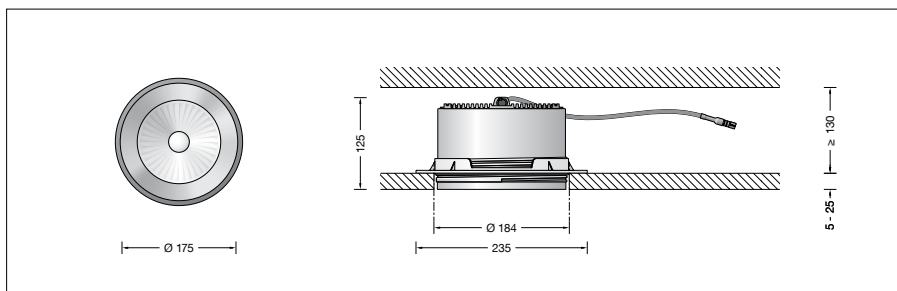

Date

Product data sheet

Application

Recessed LED-ceiling luminaire · indoor luminaire with symmetrical wide beam light distribution for connection to external LED power supply unit. For flush installation in indoor suspended ceilings of 5-25 mm thickness.

Product description

LED recessed luminaire without power supply unit
Luminaire housing made of cast aluminium
The recessed housing is made of glass fibre reinforced synthetic material
Centre-plate made of rigid polystyrene foam
Trim ring,
Enamel, velvet white
Reflector made of pure anodised aluminium
Inside hue aluminium matt
Recessed opening $\varnothing$ 184 mm
Recessed depth required 130 mm
1 connecting cable with strain relief and plug connector system for BEGA power supply unit, on/off or DALI
Safety class III

CE – Conformity mark
Weight: 1.2 kg

Lighting technology

Half beam angle 35°
Luminaire data for the light planning program DIALux for outdoor lighting, street lighting and indoor lighting, as well as luminaire data in EULUMDAT and IES format are available on the BEGA website at www.bega.com.

Lamp

Module connected wattage	17.2 W
Luminaire connected wattage	20 W
Rated temperature	$t_a = 25$ °C
Ambient temperature	$t_{a \max} = 40$ °C

50 683.2 K3

Module designation	LED-0785/930
Colour temperature	3000 K
Colour rendering index	CRI > 90
Module luminous flux	2655 lm
Luminaire luminous flux	1861 lm
Luminaire luminous efficiency	93 lm/W

Accessories

Power supply units for LED luminaires
220-240 V · 0/50-60 Hz with strain relief and plug connector system.

13 144 Power supply unit on/off

13 170 Power supply unit DALI

The power supply units are only suitable for the operation of one LED luminaire.

For the accessories a separate instructions for use can be provided upon request.

Article No. 50 683.2

Interior colour options

- matt aluminium
- matt brass
- matt copper

Code number **.2**

Code number **.4**

Code number **.6**