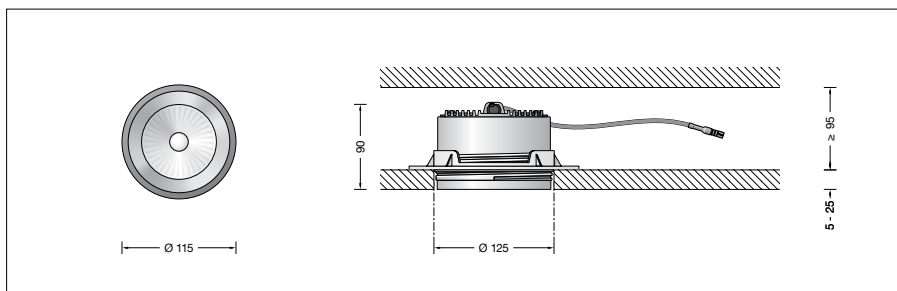

Product description

LED recessed luminaire without power supply unit
Luminaire housing made of cast aluminium
The recessed housing is made of glass fibre reinforced synthetic material
Centre-plate made of rigid polystyrene foam
Trim ring,
Enamel, velvet white
Reflector made of pure anodised aluminium
Inside hue matt brass
Recessed opening $\varnothing$ 125 mm
Recessed depth required 95 mm
1 connecting cable with strain relief and plug connector system for BEGA power supply unit, on/off or DALI
Safety class III
CE – Conformity mark
Weight: 0.55 kg

Lighting technology

Half beam angle 34°
Luminaire data for the light planning program DIALux for outdoor lighting, street lighting and interior lighting as well as luminaire data in EULUMDAT and IES format are available on our website www.bega.com.

Lamp

Module connected wattage	8.1 W
Luminaire connected wattage	9.8 W
Rated temperature	$t_a = 25 \text{ }^\circ\text{C}$
Ambient temperature	$t_{a \text{ max}} = 40 \text{ }^\circ\text{C}$

50 681.4 K3

Module designation	LED-0800/930
Colour temperature	3000 K
Colour rendering index	CRI > 90
Module luminous flux	1255 lm
Luminaire luminous flux	861 lm
Luminaire luminous efficiency	87,9 lm/W

Service life of the LED

Ambient temperature $t_a = 25 \text{ }^\circ\text{C}$
– at 390,000h: L70B50

max. ambient temperature $t_a = 40 \text{ }^\circ\text{C}$
– at 310,000h: L70B50

Accessories

Power supply units for LED luminaires
220-240 V · 0/50-60 Hz with strain relief and plug connector system.

13 143 Power supply unit on/off
13 168 Power supply unit DALI

The power supply units are only suitable for the operation of one LED luminaire.

For the accessories a separate instructions for use can be provided upon request.

Article No. 50 681.4

Interior colour options

- matt aluminium
- matt brass
- matt copper

Code number **.2**
Code number **.4**
Code number **.6**