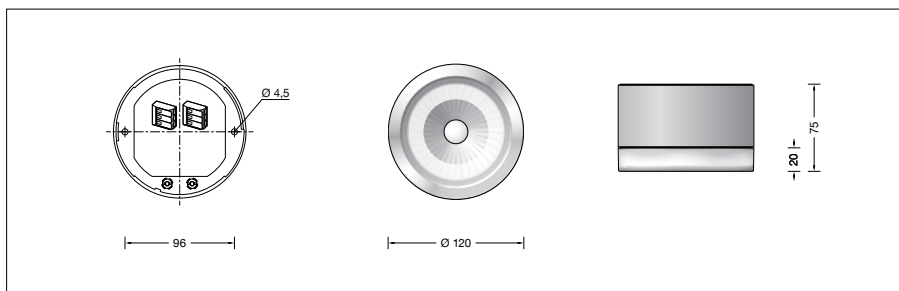

Inrush current

Inrush current: 27 A / 250 μ s
Maximum number of luminaires of this type per miniature circuit breaker:
B10A: 17 luminaires
B16A: 27 luminaires
C10A: 28 luminaires
C16A: 45 luminaires

Light technique

Luminaire data for the light planning program DIALux for outdoor lighting, street lighting and indoor lighting as well as luminaire data in EULUMDAT- and IES-format you will find on the BEGA web page www.bega.com.

Lamp

Module connected wattage	8.1 W
Luminaire connected wattage	9.7 W
Rated temperature	$t_a = 25$ °C
Ambient temperature	$t_{a \max} = 45$ °C

50 565.1 K3

Module designation	LED-0800/930
Colour temperature	3000 K
Colour rendering index	CRI > 90
Module luminous flux	1255 lm
Luminaire luminous flux*	690 lm
Luminaire luminous efficiency*	71,1 lm/W

50 565.1 K4

Module designation	LED-0800/940
Colour temperature	4000 K
Colour rendering index	CRI > 90
Module luminous flux	1275 lm
Luminaire luminous flux*	700 lm
Luminaire luminous efficiency*	72,2 lm/W

* preliminary data

Service life of the LED

Ambient temperature $t_a = 25$ °C
– at 360,000h: L70B50

max. ambient temperature $t_a = 45$ °C
– at 260,000h: L70B50

Article No. 50 565.1

LED colour temperature optionally 3000 K or 4000 K
3000 K – Article number + **K3**
4000 K – Article number + **K4**

Optional finishes

- Velvet white enamel with code number **.1**
- Stainless steel with code number **.2**