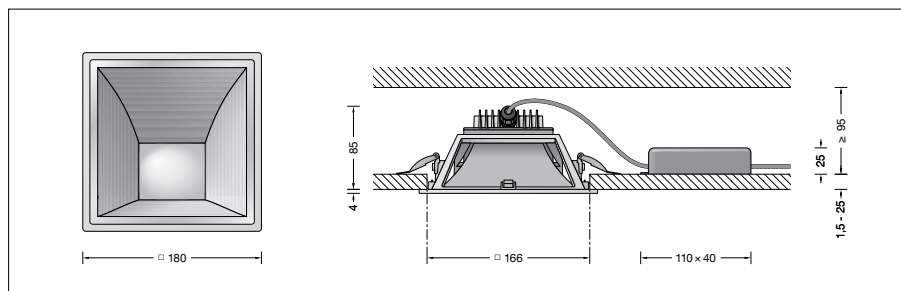

Product description

Recessed LED ceiling luminaire with a remote power supply unit
Luminaire housing made of cast aluminium
Finish white enamel
Reflector surface made of pure aluminium
Light-diffusing disc
Fixing is achieved by using
2 fastening springs
Recessed opening $\varnothing$ 166 x 166 mm
Recessed depth required 95 mm
External LED power supply unit
220-240 V $\sim$ 50-60 Hz
Safety class II
CE – Conformity mark
Weight: 0.35 kg

Light technique

Asymmetrical wide beam light distribution

Luminaire data for the light planning program DIALux for outdoor lighting, street lighting and indoor lighting, as well as luminaire data in EULUMDAT and IES format are available on the BEGA website at www.bega.com.

Lamp

Module connected wattage	14 W
Luminaire connected wattage	17.5 W
Rated temperature	$t_a = 25$ °C
Ambient temperature	$t_{a \max} = 40$ °C

50 545.1 K3

Module designation	LED-0888/930
Colour temperature	3000 K
Colour rendering index	CRI > 90
Module luminous flux	2025 lm
Luminaire luminous flux	1285 lm
Luminaire luminous efficiency	73,4 lm/W

50 545.1 K4

Module designation	LED-0888/940
Colour temperature	4000 K
Colour rendering index	CRI > 90
Module luminous flux	2060 lm
Luminaire luminous flux	1307 lm
Luminaire luminous efficiency	74,7 lm/W

Service life of the LED

Ambient temperature $t_a = 25$ °C
– at 195,000h: L70B50
max. ambient temperature $t_a = 40$ °C
– at 160,000h: L70B50

Article No. 50 545.1

LED colour temperature optionally 3000 K or 4000 K
3000 K – Article number + **K3**
4000 K – Article number + **K4**

Optional finishes

- White enamel code number **.1**
- Stainless steel code number **.2**
- Chrome code number **.3**