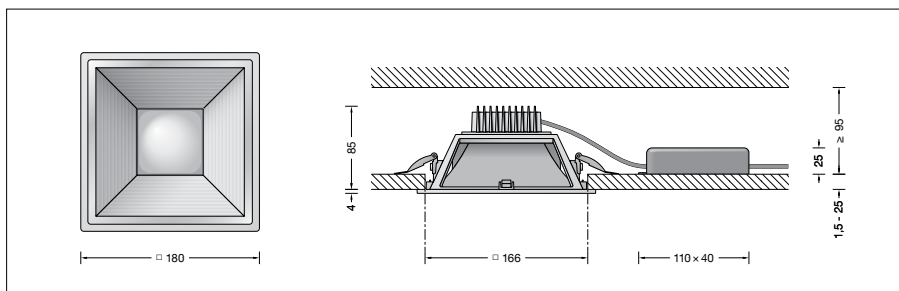

Product description

Recessed LED ceiling luminaire with a remote power supply unit
Luminaire housing made of cast aluminium
Finish white enamel
Reflector surface made of pure aluminium
Light-diffusing disc
Fixing is achieved by using
2 fastening springs
Recessed opening $\varnothing$ 166 x 166 mm
Recessed depth required 95 mm
External LED power supply unit
220-240 V $\sim$ 50-60 Hz
Safety class II
CE – Conformity mark
Weight: 0.6 kg

Lighting technology

Luminaire data for the light planning program DIALux for outdoor lighting, street lighting and indoor lighting, as well as luminaire data in EULUMDAT and IES format are available on the BEGA website at www.bega.com.

Lamp

Module connected wattage	14 W
Luminaire connected wattage	17.5 W
Rated temperature	$t_a = 25^\circ\text{C}$
Ambient temperature	$t_{a\text{max}} = 40^\circ\text{C}$

50 542.1 K3

Module designation	LED-0888/930
Colour temperature	3000 K
Colour rendering index	CRI > 90
Module luminous flux	2025 lm
Luminaire luminous flux	1270 lm
Luminaire luminous efficiency	72,6 lm/W

50 542.1 K4

Module designation	LED-0888/940
Colour temperature	4000 K
Colour rendering index	CRI > 90
Module luminous flux	2060 lm
Luminaire luminous flux	1291 lm
Luminaire luminous efficiency	73,8 lm/W

Service life of the LED

Ambient temperature $t_a = 25^\circ\text{C}$
– at 195,000h: L70B50
max. ambient temperature $t_a = 40^\circ\text{C}$
– at 160,000h: L70B50

Article No. 50 542.1

LED colour temperature optionally 3000K or 4000K
3000 K – Article number + **K3**
4000 K – Article number + **K4**

Optional finishes

- White enamel code number **.1**
- Stainless steel code number **.2**
- Chrome code number **.3**