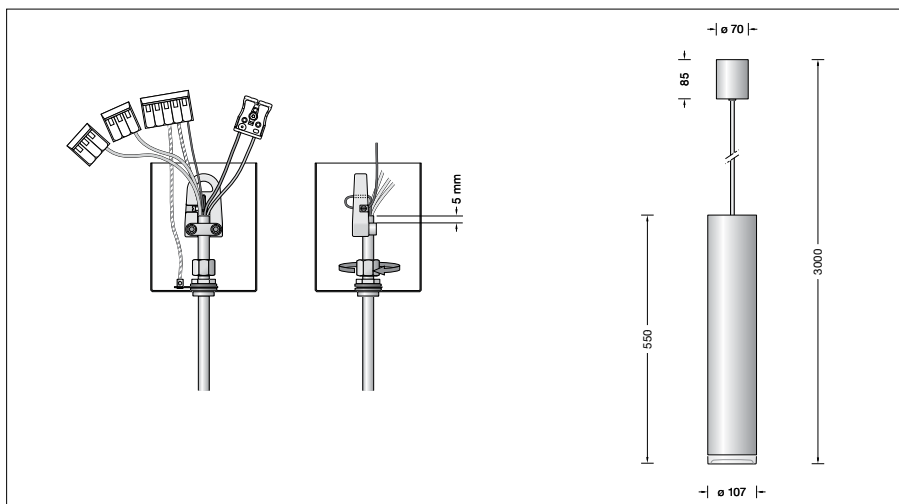

Metal luminaire housing and canopy.

Product description

Luminaire housing made of aluminium and metal canopy, white enamel finish

Crystal glass, partially satin matt, with screw neck

Reflector made of pure anodised aluminium

White flex suspension $5 \times 0,7$ □

with 1 steel messenger wire

Overall length of luminaire approx. 3000 mm

Connection terminal 2.5 □

Earth conductor connection

Connecting terminal for digital control

LED power supply unit

220-240 V $\sim$ 0/50-60 Hz

DALI controllable

A basic isolation exists between power cable and control line

Safety class I

CE – Conformity mark

Weight: 4.6 kg

Lighting technology

Half beam angle 35°

Luminaire data for the light planning program DIALux for outdoor lighting, street lighting and interior lighting as well as luminaire data in EULUMDAT and IES format are available on our website www.bega.com.

Lamp

Module connected wattage 36.3 W

Luminaire connected wattage 42 W

Rated temperature $t_a = 25$ °C

Ambient temperature $t_{a \max} = 40$ °C

50 343.1 K3

Module designation LED-0495/930

Colour temperature 3000 K

Colour rendering index CRI > 90

Module luminous flux 4920 lm

Luminaire luminous flux 2970 lm

Luminaire luminous efficiency 70,7 lm/W

50 343.1 K4

Module designation LED-0495/940

Colour temperature 4000 K

Colour rendering index CRI > 90

Module luminous flux 5065 lm

Luminaire luminous flux 3057 lm

Luminaire luminous efficiency 72,8 lm/W

Service life of the LED

Ambient temperature $t_a = 25$ °C

– at 320,000 h: L70 B50

max. ambient temperature $t_a = 40$ °C

– at 230,000 h: L70 B50

Article No. 50 343.1

LED colour temperature optionally 3000 K or 4000 K

3000 K – Article number + **K3**

4000 K – Article number + **K4**

Optional finishes

- White enamel
- Stainless steel
- Polished aluminium

code number **.1**

code number **.2**

code number **.3**