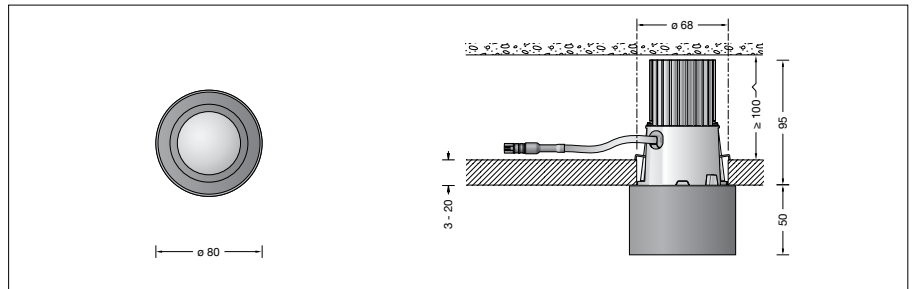

Accessories

Power supply units for LED luminaires
220-240 V · 0/50-60 Hz with strain relief and plug connector system.

13 144 Power supply unit on/off

13 169 Power supply unit DALI

The power supply units are only suitable for the operation of one LED luminaire.

For the accessories a separate instructions for use can be provided upon request.

Lighting technology

Half beam angle 48°
Luminaire data for the light planning program DIALux for outdoor lighting, street lighting and interior lighting as well as luminaire data in EULUMDAT and IES format are available on our website www.bega.com.

Lamp

Module connected wattage	12.3 W
Luminaire connected wattage	14.3 W
Rated temperature	$t_a = 25 \text{ }^\circ\text{C}$
Ambient temperature	$t_{a \text{ max}} = 25 \text{ }^\circ\text{C}$

50 252.6 K3

Module designation	LED-0423/930
Colour temperature	3000 K
Colour rendering index	CRI > 90
Module luminous flux	1640 lm
Luminaire luminous flux	706 lm
Luminaire luminous efficiency	49,4 lm/W

Service life of the LED

max. ambient temperature $t_a = 25 \text{ }^\circ\text{C}$
– at 160,000 h: L70B50

Article No. 50 252.6

Interior colour options

- matt aluminium
- matt brass
- matt copper

Code number **.2**

Code number **.4**

Code number **.6**