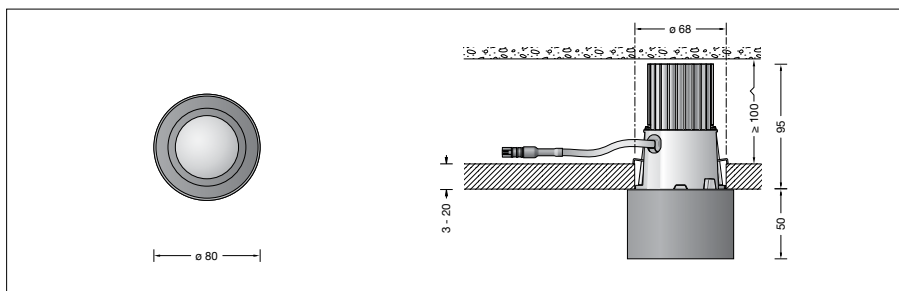

without power supply unit

Aluminium housing shield,
velvet black enamel finish,
Inside hue matt aluminium
Light-diffusing silicone lens
Reflector of anodised pure aluminium
Fixing is achieved by using 2 adjustable wedge-shaped claws
1 connecting cable with strain relief and plug connector system for BEGA power supply unit, on/off or DALI
Safety class III
CE – Conformity mark
Weight: 0.4 kg

Accessories

Power supply units for LED luminaires
220-240 V · 0/50-60 Hz with strain relief and plug connector system.

13 144 Power supply unit on/off

13 169 Power supply unit DALI

The power supply units are only suitable for the operation of one LED luminaire.

For the accessories a separate instructions for use can be provided upon request.

Lighting technology

Half beam angle 48°

Luminaire data for the light planning program DIALux for outdoor lighting, street lighting and interior lighting as well as luminaire data in EULUMDAT and IES format are available on our website www.bega.com.

Lamp

Module connected wattage	12.3 W
Luminaire connected wattage	14.3 W
Rated temperature	$t_a = 25 \text{ }^\circ\text{C}$
Ambient temperature	$t_{a \text{ max}} = 25 \text{ }^\circ\text{C}$

50 252.2 K3

Module designation	LED-0423/930
Colour temperature	3000 K
Colour rendering index	CRI > 90
Module luminous flux	1640 lm
Luminaire luminous flux*	818 lm
Luminaire luminous efficiency*	57,2 lm/W

* preliminary data

Service life of the LED

max. ambient temperature $t_a = 25 \text{ }^\circ\text{C}$
– at 160,000h: L70B50

Article No. 50 252.2

Interior colour options

- matt aluminium
- matt brass
- matt copper

Code number **.2**

Code number **.4**

Code number **.6**