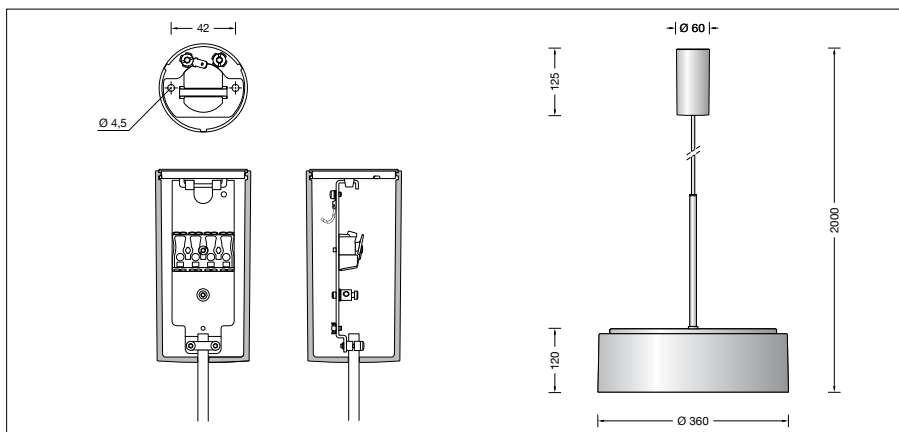

Product description

LED pendant luminaire »STUDIO LINE«
Aluminium luminaire housing,
velvet black enamel finish,
Inside hue matt aluminium
Impact resistant synthetic diffuser, white,
with bayonet closure
Mounting plate with 2 fixing
holes $\varnothing$ 4,5 mm · 42 mm spacing
Black flex suspension $5 \times 0,75$ $\square$
with 1 steel messenger wire
Connection terminal 2.5 $\square$
Earth conductor connection
Connecting terminal for digital control
LED power supply unit
220-240 V $\sim$ 0/50-60 Hz
DALI controllable
A basic isolation exists between power cable
and control line
Safety class I
 – Safety mark
CE – Conformity mark
Weight: 4.2 kg

Inrush current

Inrush current: 20 A / 400 μ s
Maximum number of luminaires of this
type per miniature circuit breaker:
B10A: 9 luminaires
B16A: 15 luminaires
C10A: 16 luminaires
C16A: 25 luminaires

Light technique

Luminaire data for the light planning program
DIALux for outdoor lighting, street lighting and
indoor lighting as well as luminaire data in
EULUMDAT- and IES-format you will find on the
BEGA web page www.bega.com.

Lamp

Module connected wattage	26.9 W
Luminaire connected wattage	30 W
Rated temperature	$t_a = 25$ °C
Ambient temperature	$t_{a \max} = 40$ °C

50 247.2 K3

Module designation	LED-0510/930
Colour temperature	3000 K
Colour rendering index	CRI > 90
Module luminous flux	3385 lm
Luminaire luminous flux	2223 lm
Luminaire luminous efficiency	74,1 lm/W

Service life of the LED

Ambient temperature $t_a = 25$ °C
– at 165,000h: L70B50
max. ambient temperature $t_a = 40$ °C
– at 71,000h: L70B50

Article No. 50 247.2

Interior colour options
• matt aluminium
• matt brass
• matt copper

Code number **.2**
Code number **.4**
Code number **.6**