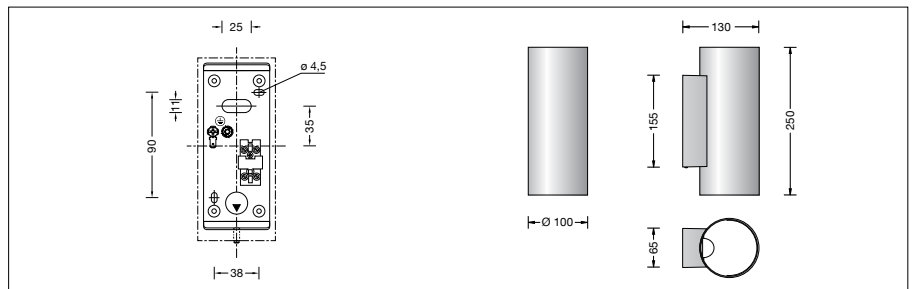

BEGA

50 212.2

Wall luminaire for indoor use

Project · Reference number

Date

Product data sheet

Application

LED wall luminaire · indoor luminaire with velvet black luminaire housing and inside hue.
The light emits upwards and downwards.

Product description

LED wall luminaire »STUDIO LINE«
Aluminium luminaire housing,
velvet black enamel finish,
Inside hue matt aluminium
Reflector made of pure anodised aluminium
2 elongated fixing holes
Width 4.5 mm · 90 x 38 mm spacing
1 cable entry for through-wiring
for mains cable
Connecting terminal 2.5[□]
with plug connection
Earth conductor connection
LED-Module for mains voltage
220-230 V ~ 50/60 Hz
Safety class I
– Safety mark
– Conformity mark
Weight: 0.9 kg

Lamp

Luminaire connected wattage	16 W
Rated temperature	$t_a = 25\text{ °C}$
Ambient temperature	$t_{a\text{ max}} = 40\text{ °C}$
Service life criteria	50 000 h/L₇₀

50 212.2 K3

Module designation	LED-0608/830
Colour temperature	3000 K
Colour rendering index	$R_a > 80$
Module luminous flux	1520 lm
Luminaire luminous flux	597 lm
Luminaire luminous efficiency	37,3 lm/W

Article No. 50 212.2

Interior colour options

- matt aluminium
- matt brass
- matt copper

Code number **.2**

Code number **.4**

Code number **.6**