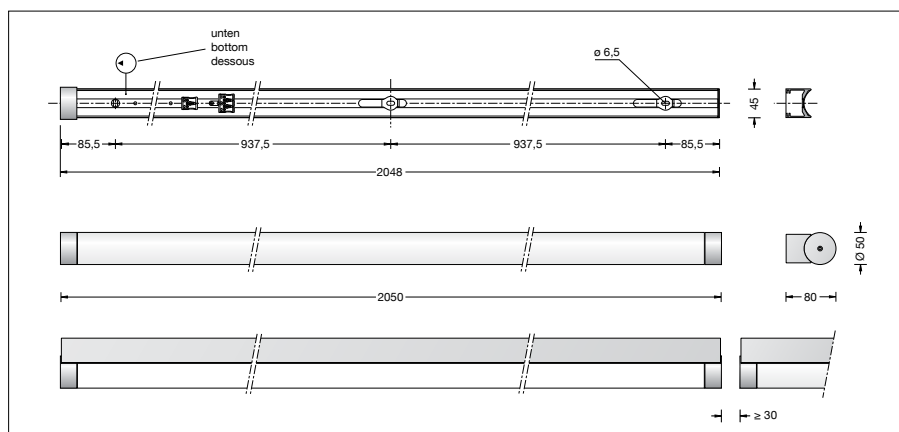

By arraying single luminaires in line light bands of different length can be arranged for linear illumination in interior.

Product description

Luminaire made of Aluminium, finish white enamel

Light-diffusing synthetic luminaire cover

3 elongated fixing holes

Width 6.5 mm

Connection terminal 2.5[□]

Earth conductor connection

2-pole connecting terminal for digital control

LED power supply unit

220-240 V $\sim$ 0/50-60 Hz

DALI controllable

A basic isolation exists between power cable and control line

Safety class I

– Safety mark

CE – Conformity mark

Weight: 4.9 kg

Light technique

Luminaire data for the light planning program

DIALux for outdoor lighting, street lighting and indoor lighting as well as luminaire data in

EULUMDAT- and IES-format you will find on the BEGA web page www.bega.com.

Lamp

Module connected wattage 70.4 W

Luminaire connected wattage 80 W

Rated temperature $t_a = 25\text{ °C}$

Ambient temperature $t_{a\text{ max}} = 40\text{ °C}$

50 144.1 K3

Module designation 8x LED-0694/930

Colour temperature 3000 K

Colour rendering index CRI > 90

Module luminous flux 10960 lm

Luminaire luminous flux 8981 lm

Luminaire luminous efficiency 112,3 lm/W

50 144.1 K4

Module designation 8x LED-0694/940

Colour temperature 4000 K

Colour rendering index CRI > 90

Module luminous flux 11320 lm

Luminaire luminous flux 9276 lm

Luminaire luminous efficiency 116 lm/W

Service life of the LED

Ambient temperature $t_a = 25\text{ °C}$

– at 229,000h: L70B50

max. ambient temperature $t_a = 40\text{ °C}$

– at 95,000h: L70B50

Article No. 50 144.1

LED colour temperature optionally 3000 K or 4000 K

3000 K – Article number + **K3**

4000 K – Article number + **K4**

Finish options

- Enamel, white
- Aluminium, matt

Code number **.1**

Code number **.2**