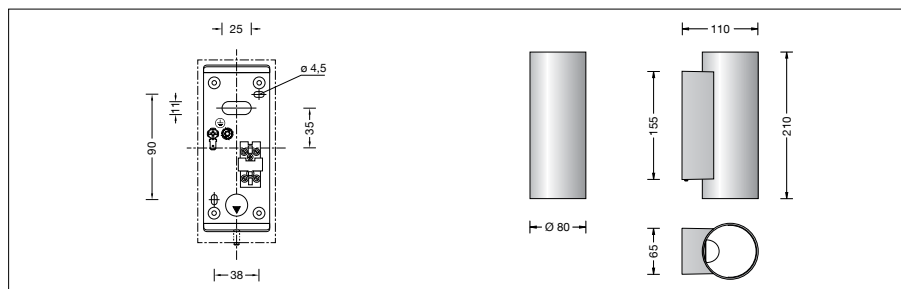

BEGA**50 130.4**

Wall luminaire for indoor use

Project · Reference number

Date

Product data sheet

Application

LED wall luminaire · indoor luminaire with velvet black luminaire housing and inside hue.
The light emits upwards and downwards.

Product description

LED wall luminaire »STUDIO LINE«
Aluminium luminaire housing,
velvet black enamel finish,
Inside hue matt brass
Reflector made of pure anodised aluminium
2 elongated fixing holes
Width 4.5 mm · 90 x 38 mm spacing
1 cable entry for through-wiring
for mains cable
Connecting terminal 2.5[□]
with plug connection
Earth conductor connection
LED-Module for mains voltage
220-230 V ~ 50/60 Hz
Safety class I
 – Safety mark
 – Conformity mark
 Weight: 0.57 kg

Lamp

Luminaire connected wattage 12 W
 Rated temperature $t_a = 25\text{ °C}$
 Service life criteria 50 000 h/L₇₀

50 130.4 K3

Module designation LED-0607/830
 Colour temperature 3000 K
 Colour rendering index $R_a > 80$
 Module luminous flux 1080 lm
 Luminaire luminous flux 301 lm
 Luminaire luminous efficiency 25,1 lm/W