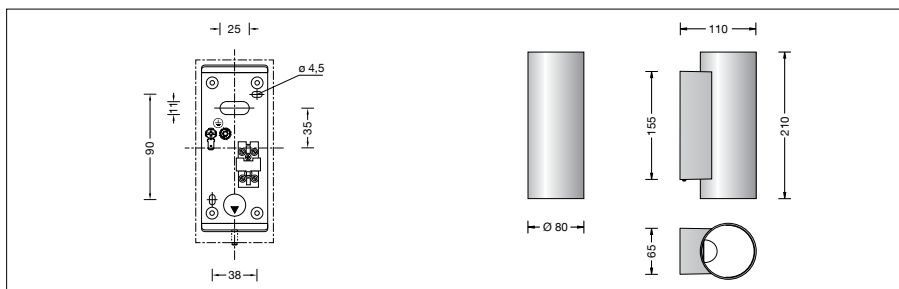

**BEGA****50 130.2**

Wall luminaire for indoor use

Project · Reference number

Date

**Product data sheet****Application**

LED wall luminaire · indoor luminaire with velvet black luminaire housing and inside hue.  
The light emits upwards and downwards.  
The used LED technique offers durability and optimal light output with low power consumption at the same time.

**Product description**

LED wall luminaire »STUDIO LINE«  
Aluminium luminaire housing,  
velvet black enamel finish,  
Inside hue matt aluminium  
Reflector of anodised pure aluminium  
2 mounting holes  $\varnothing$  4.5 mm  
Elongated holes · 90 x 38 mm spacing  
1 cable entry for through-wiring  
for mains cable  
Connecting terminal 2.5<sup>□</sup>  
with plug connection  
Earth conductor connection  
LED-Module for mains voltage  
220-230 V  $\sim$  50/60 Hz  
Safety class I  
**CE** – Conformity mark  
Weight: 0.57 kg

**Lamp**

Luminaire connected wattage 12 W  
Rated temperature  $t_a = 25$  °C  
Service life criteria 50 000 h/L<sub>70</sub>

Module designation LED-0607/830  
Colour temperature 3000 K  
Colour rendering index  $R_a > 80$   
Module luminous flux 1080 lm  
Luminaire luminous flux 379 lm  
Luminaire luminous efficiency 31,6 lm/W