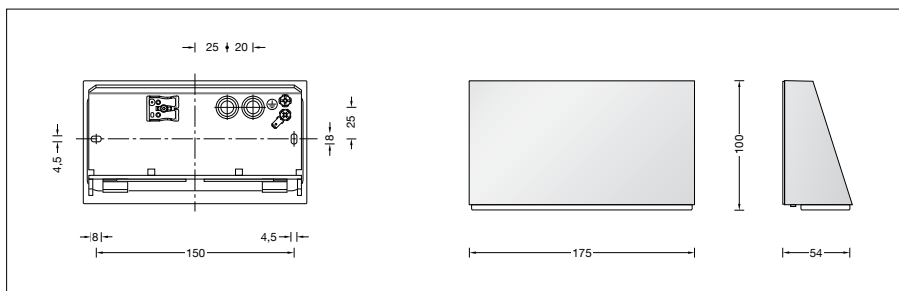

Project · Reference number

Date

Product data sheet

Application

LED wall luminaire · indoor luminaire with integrated power supply unit for orientating lighting tasks.

Product description

Die-cast aluminium and aluminium housing, finish stainless steel

Matt safety glass

2 elongated fixing holes

Width 4,5 mm · 150 mm spacing

2 cable entries for through-wiring for mains

cable up to $\varnothing$ 10,5 mm max. $3 \times 1,5^{\square}$

Connection terminal $2,5^{\square}$

Earth conductor connection

LED power supply unit

220-240 V $\sim$ 0/50-60 Hz

DC 176-264 V

Safety class I

– Safety mark

CE – Conformity mark

Weight: 0.75 kg

Inrush current

Inrush current: 11 A / 112 μ s

Maximum number of luminaires of this type per miniature circuit breaker:

B10A: 34 luminaires

B16A: 55 luminaires

C10A: 57 luminaires

C16A: 92 luminaires

Lamp

Module connected wattage 6.1 W

Luminaire connected wattage 7.2 W

Rated temperature $t_a = 25^{\circ}\text{C}$

Ambient temperature $t_{a\text{max}} = 45^{\circ}\text{C}$

50 071.2 K3

Module designation LED-0518/930

Colour temperature 3000 K

Colour rendering index CRI > 90

Module luminous flux 770 lm

Luminaire luminous flux 645 lm

Luminaire luminous efficiency 89,6 lm/W

50 071.2 K4

Module designation LED-0518/940

Colour temperature 4000 K

Colour rendering index CRI > 90

Module luminous flux 795 lm

Luminaire luminous flux 666 lm

Luminaire luminous efficiency 92,5 lm/W

Service life of the LED

Ambient temperature $t_a = 25^{\circ}\text{C}$

– at > 500,000 h: L70B50

max. ambient temperature $t_a = 45^{\circ}\text{C}$

– at 169,000 h: L70B50

Light technique

Luminaire data for the light planning program DIALux for outdoor lighting, street lighting and indoor lighting as well as luminaire data in EULUMDAT- and IES-format you will find on the BEGA web page www.bega.com.

Article No. 50 071.2

LED colour temperature optionally 3000 K or 4000 K

3000 K – Article number + **K3**

4000 K – Article number + **K4**

Optional finishes

- White enamel
- Stainless steel
- Chrome

code number **.1**

code number **.2**

code number **.3**