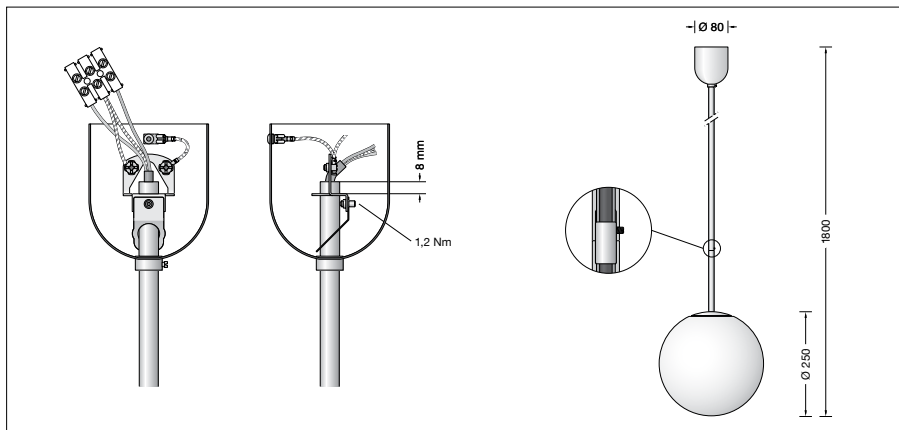

With metal housing and rod.

**Product description**

Metal fitter, rod suspension and canopy, finish brass

White synthetic globe

Diameter of rod 13 mm

Overall length of luminaire approx. 1800 mm

Lampholder E 27

Safety class I

CE – Conformity mark

Weight: 2,3 kg

**Light technique**

Luminaire data for the light planning program DIALux for outdoor lighting, street lighting and indoor lighting as well as luminaire data in EULUMDAT- and IES-format you will find on the BEGA web page [www.bega.com](http://www.bega.com).

**Lamps**

Luminaire with lampholder E 27

Lamp output max. 75 W

For this luminaire we recommend the following BEGA LED lamps:

**13 510** LED 7 W · 805 lm · 2700 K

**13 548** LED 7 W · 805 lm · 2700 K  
dimmmable

Detailed technical and lighting data for the lamps can be found in the data sheets on our website.

**Article No. 45 950.4 P**

Optional finishes

- White enamel
- Stainless steel
- Chrome
- Brass

code number **.1**