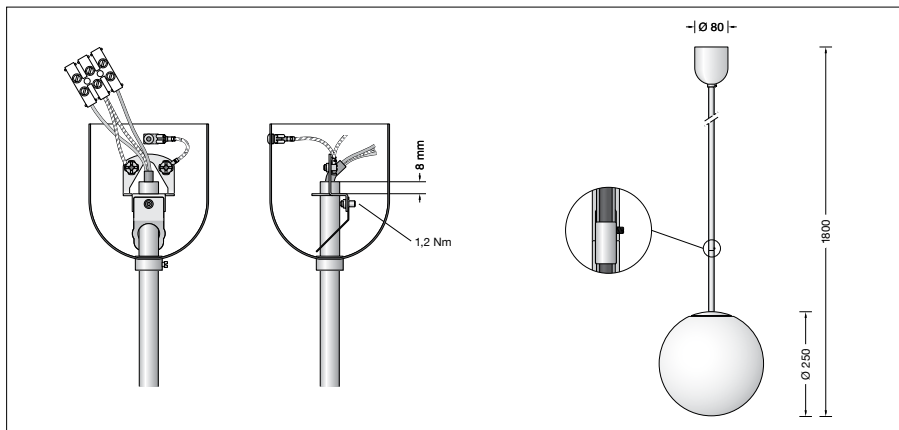

BEGA

45 950.3 P

Pendant luminaire for indoor use

Project · Reference number

Date

Product data sheet

Application

Pendant luminaire · indoor luminaire for free-radiating and uniform light with white synthetic globe.

With metal housing and rod.

Product description

Metal fitter, rod and canopy, finish chrome

White synthetic globe

Diameter of rod 13 mm

Overall length of luminaire approx. 1800 mm

Lampholder E 27

Safety class I

CE – Conformity mark

Weight: 2,3 kg

Light technique

Luminaire data for the light planning program DIALux for outdoor lighting, street lighting and indoor lighting as well as luminaire data in EULUMDAT- and IES-format you will find on the BEGA web page www.bega.com.

Lamps

Luminaire with lampholder E 27

Lamp output max. 75 W

For this luminaire we recommend the following BEGA LED lamps:

13 510 LED 7 W · 805 lm · 2700 K

13 548 LED 7 W · 805 lm · 2700 K
dimmmable

Detailed technical and lighting data for the lamps can be found in the data sheets on our website.

Article No. 45 950.3 P

Optional finishes

- White enamel
- Stainless steel
- Chrome
- Brass

code number **.1**

code number **.2**

code number **.3**

code number **.4**