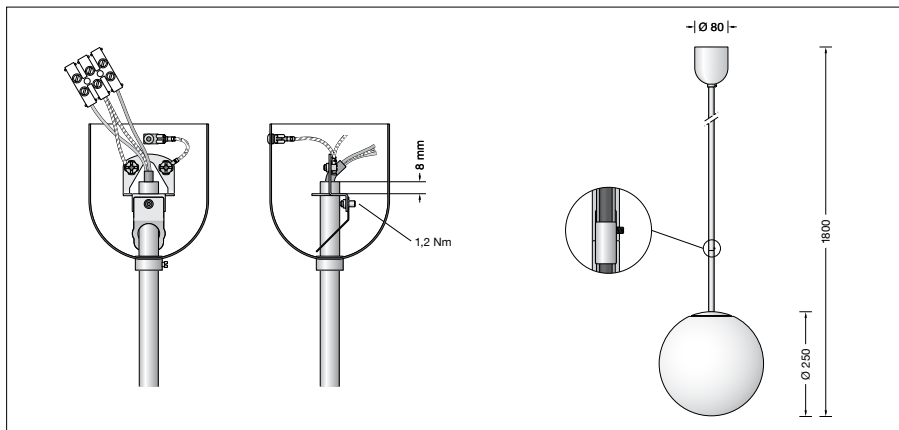

BEGA

45 950.2 P

Pendant luminaire for indoor use

Project · Reference number

Date

Product data sheet

Application

Pendant luminaire · indoor luminaire for free-radiating and uniform light with white synthetic globe.

With metal housing and rod.

Product description

Fitter, rod suspension and canopy

made of stainless steel

White synthetic globe

Diameter of rod 13 mm

Overall length of luminaire approx. 1800 mm

Lampholder E 27

Safety class I

CE – Conformity mark

Weight: 2.3 kg

Light technique

Luminaire data for the light planning program DIALux for outdoor lighting, street lighting and indoor lighting as well as luminaire data in EULUMDAT- and IES-format you will find on the BEGA web page www.bega.com.

Lamps

Luminaire with lampholder E 27

Lamp output max. 75 W

For this luminaire we recommend the following BEGA LED lamps:

13 510 LED 7 W · 805 lm · 2700 K

13 548 LED 7 W · 805 lm · 2700 K
dimmmable

Detailed technical and lighting data for the lamps can be found in the data sheets on our website.

Article No. 45 950.2 P

Optional finishes

- White enamel
- Stainless steel
- Chrome
- Brass

code number **.1**

code number **.2**

code number **.3**

code number **.4**