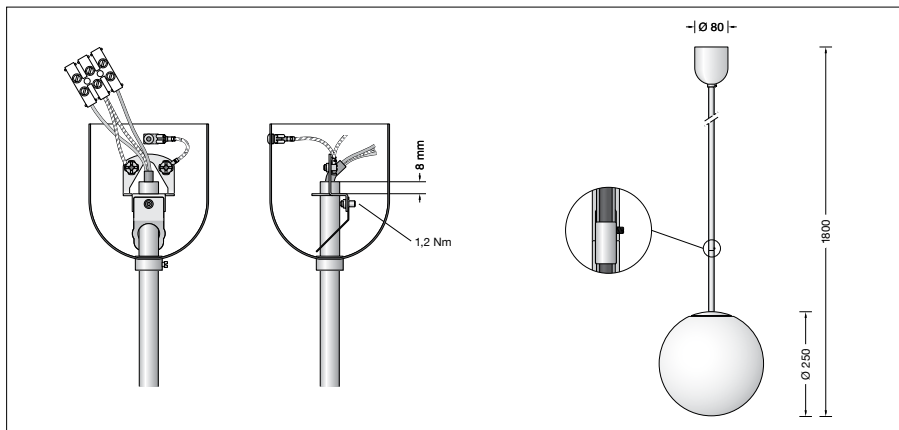

BEGA

45 950.1 P

Pendant luminaire for indoor use

Project · Reference number

Date

Product data sheet

Application

Pendant luminaire · indoor luminaire for free-radiating and uniform light with white synthetic globe.

With metal housing and rod.

Product description

Metal housing, rod suspension and canopy, white enamel

White synthetic globe

Diameter of rod 13 mm

Overall length of luminaire approx. 1800 mm

Lampholder E 27

Safety class I

CE – Conformity mark

Weight: 2.3 kg

Light technique

Luminaire data for the light planning program DIALux for outdoor lighting, street lighting and indoor lighting as well as luminaire data in EULUMDAT- and IES-format you will find on the BEGA web page www.bega.com.

Lamps

Luminaire with lampholder E 27

Lamp output max. 75 W

For this luminaire we recommend the following BEGA LED lamps:

13 510 LED 7 W · 805 lm · 2700 K

13 548 LED 7 W · 805 lm · 2700 K
dimnable

Detailed technical and lighting data for the lamps can be found in the data sheets on our website.

Article No. 45 950.1 P

Optional finishes

- White enamel
- Stainless steel
- Chrome
- Brass

code number **.1**

code number **.2**

code number **.3**

code number **.4**