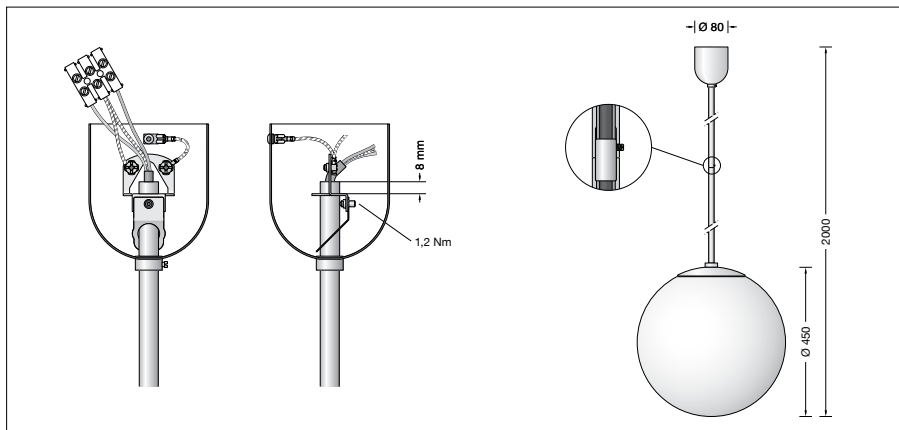

BEGA

45 729.1 P

Pendant luminaire for indoor use

Project · Reference number

Date

Product data sheet

Application

Pendant luminaire · indoor luminaire for free-radiating and uniform light with white synthetic globe.

With metal housing and rod.

Product description

Metal housing, rod suspension and canopy, finish white enamel

White synthetic globe

Diameter of rod 13 mm

Overall length of luminaire approx. 2000 mm

Lampholder E 27

Safety class I

CE – Conformity mark

Weight: 5.1 kg

Light technique

Luminaire data for the light planning program DIALux for outdoor lighting, street lighting and indoor lighting as well as luminaire data in EULUMDAT- and IES-format you will find on the BEGA web page www.bega.com.

Lamps

Luminaire with lampholder E 27

Lamp output max. 150 W

For this luminaire we recommend the following BEGA LED lamps:

13 510 LED 7 W · 805 lm · 2700 K

13 548 LED 7 W · 805 lm · 2700 K
dimnable

13 512 LED 8 W · 1055 lm · 2700 K

13 564 LED 12 W · 1400 lm · 2700 K

13 565 LED 12 W · 1400 lm · 2700 K
dimnable

Detailed technical and lighting data for the lamps can be found in the data sheets on our website.

Article No. 45 729.1 P

Optional finishes

- White enamel
- Stainless steel
- Chrome
- Brass

code number **.1**

code number **.2**

code number **.3**

code number **.4**