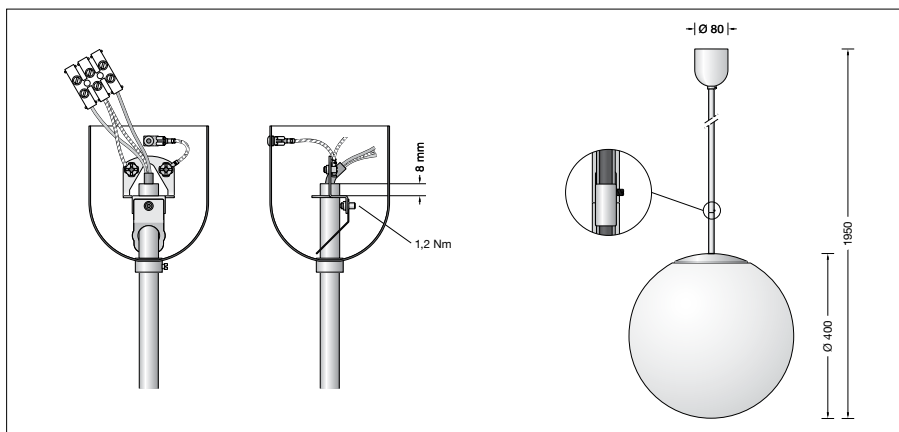

BEGA

45 728.4 P

Pendant luminaire for indoor use

Project · Reference number

Date

Product data sheet

Application

Pendant luminaire · indoor luminaire for free-radiating and uniform light with white synthetic globe.

With metal housing and rod.

Product description

Metal fitter, rod suspension and canopy, finish brass

White synthetic globe

Diameter of rod 13 mm

Overall length of luminaire approx. 1.950 mm

Lampholder E 27

Safety class I

CE – Conformity mark

Weight: 4.8 kg

Light technique

Luminaire data for the light planning program DIALux for outdoor lighting, street lighting and indoor lighting as well as luminaire data in EULUMDAT- and IES-format you will find on the BEGA web page www.bega.com.

Lamps

Luminaire with lampholder E 27

Lamp output max. 150 W

For this luminaire we recommend the following BEGA LED lamps:

13 510 LED 7 W · 805 lm · 2700 K

13 548 LED 7 W · 805 lm · 2700 K
dimnable

13 512 LED 8 W · 1055 lm · 2700 K

13 564 LED 12 W · 1400 lm · 2700 K

13 565 LED 12 W · 1400 lm · 2700 K
dimnable

Detailed technical and lighting data for the lamps can be found in the data sheets on our website.

Article No. 45 728.4 P

Optional finishes

- White enamel
- Stainless steel
- Chrome
- Brass

code number **.1**

code number **.2**

code number **.3**

code number **.4**