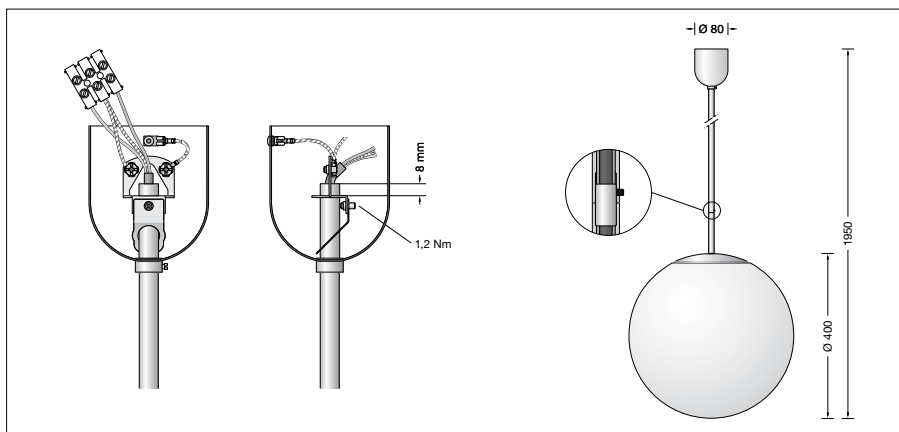

BEGA

45 728.3 P

Pendant luminaire for indoor use

Project · Reference number

Date

Product data sheet

Application

Pendant luminaire · indoor luminaire for free-radiating and uniform light with white synthetic globe.

With metal housing and rod.

Product description

Metal fitter, rod and canopy, finish chrome

White synthetic globe

Diameter of rod 13 mm

Overall length of luminaire approx. 1950 mm

Lampholder E 27

Safety class I

CE – Conformity mark

Weight: 4.8 kg

Light technique

Luminaire data for the light planning program DIALux for outdoor lighting, street lighting and indoor lighting as well as luminaire data in EULUMDAT- and IES-format you will find on the BEGA web page www.bega.com.

Lamps

Luminaire with lampholder E 27

Lamp output max. 150 W

For this luminaire we recommend the following BEGA LED lamps:

13 510 LED 7 W · 805 lm · 2700 K

13 548 LED 7 W · 805 lm · 2700 K
dimnable

13 512 LED 8 W · 1055 lm · 2700 K

13 564 LED 12 W · 1400 lm · 2700 K

13 565 LED 12 W · 1400 lm · 2700 K
dimnable

Detailed technical and lighting data for the lamps can be found in the data sheets on our website.

Article No. 45 728.3 P

Optional finishes

- White enamel
- Stainless steel
- Chrome
- Brass

code number **.1**

code number **.2**

code number **.3**

code number **.4**