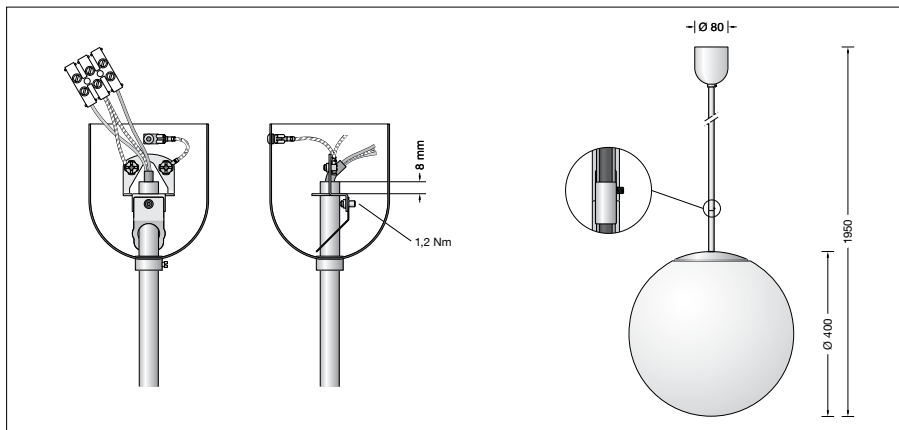

BEGA

45 728.1 P

Pendant luminaire for indoor use

Project · Reference number

Date

Product data sheet

Application

Pendant luminaire · indoor luminaire for free-radiating and uniform light with white synthetic globe.

With metal housing and rod.

Product description

Metal housing, rod suspension and canopy, finish white enamel

White synthetic globe

Diameter of rod 13 mm

Overall length of luminaire approx. 1950 mm

Lampholder E 27

Safety class I

CE – Conformity mark

Weight: 4.8 kg

Light technique

Luminaire data for the light planning program DIALux for outdoor lighting, street lighting and indoor lighting as well as luminaire data in EULUMDAT- and IES-format you will find on the BEGA web page www.bega.com.

Lamps

Luminaire with lampholder E 27

Lamp output max. 150 W

For this luminaire we recommend the following BEGA LED lamps:

13 510 LED 7 W · 805 lm · 2700 K

13 548 LED 7 W · 805 lm · 2700 K
dimnable

13 512 LED 8 W · 1055 lm · 2700 K

13 564 LED 12 W · 1400 lm · 2700 K

13 565 LED 12 W · 1400 lm · 2700 K
dimnable

Detailed technical and lighting data for the lamps can be found in the data sheets on our website.

Article No. 45 728.1 P

Optional finishes

- White enamel
- Stainless steel
- Chrome
- Brass

code number **.1**

code number **.2**

code number **.3**

code number **.4**