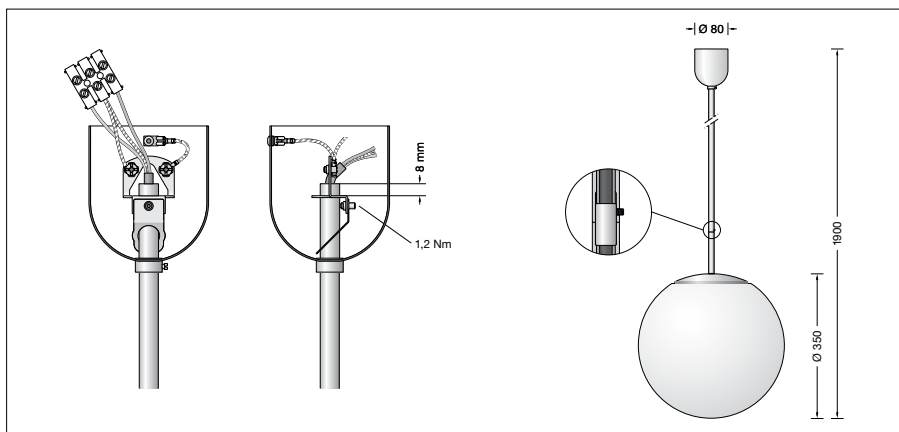

BEGA

45 727.3 P

Pendant luminaire for indoor use

Project · Reference number

Date

Product data sheet

Application

Pendant luminaire · indoor luminaire for free-radiating and uniform light with white synthetic globe.

With metal housing and rod.

Product description

Metal fitter, rod and canopy, finish chrome

White synthetic globe

Diameter of rod 13 mm

Overall length of luminaire approx. 1900 mm

Connection terminal 2.5²

Earth conductor connection

Lampholder E 27

Safety class I

CE – Conformity mark

Weight: 4.5 kg

Light technique

Luminaire data for the light planning program DIALux for outdoor lighting, street lighting and indoor lighting as well as luminaire data in EULUMDAT- and IES-format you will find on the BEGA web page www.bega.com.

Lamps

Luminaire with lampholder E 27

Lamp output max. 150 W

For this luminaire we recommend the following BEGA LED lamps:

13510 LED 7 W · 805 lm · 2700 K

13548 LED 7 W · 805 lm · 2700 K
dimnable

13512 LED 8 W · 1055 lm · 2700 K

13564 LED 12 W · 1400 lm · 2700 K

13565 LED 12 W · 1400 lm · 2700 K
dimnable

Detailed technical and lighting data for the lamps can be found in the data sheets on our website.

Article No. 45 727.3 P

Optional finishes

- White enamel code number **.1**
- Stainless steel code number **.2**
- Chrome code number **.3**
- Brass code number **.4**

If the article number is followed by a **P**, we can also supply these luminaires in impact-resistant synthetic material.