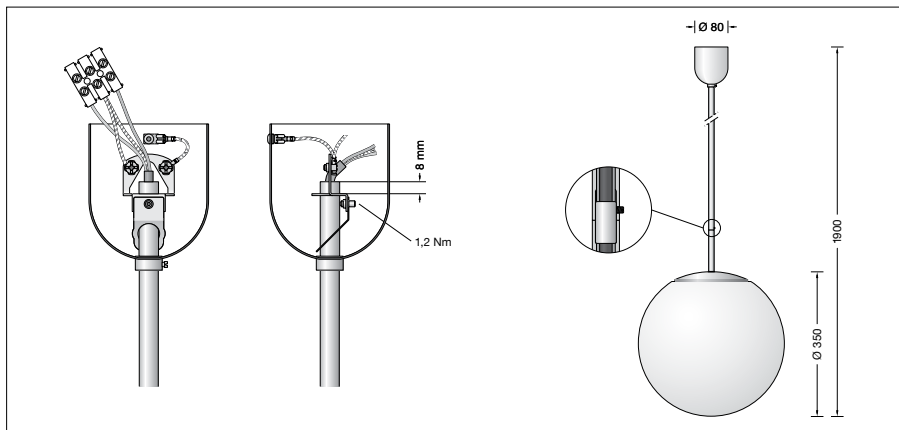

BEGA

45 727.1 P

Pendant luminaire for indoor use

Project · Reference number

Date

Product data sheet

Application

Pendant luminaire · indoor luminaire for free-radiating and uniform light with white synthetic globe.

With metal housing and rod.

Product description

Metal housing, rod suspension and canopy, white enamel

White synthetic globe

Diameter of rod 13 mm

Overall length of luminaire approx. 1900 mm

Lampholder E 27

Safety class I

CE – Conformity mark

Weight: 4.0 kg

Light technique

Luminaire data for the light planning program DIALux for outdoor lighting, street lighting and indoor lighting as well as luminaire data in EULUMDAT- and IES-format you will find on the BEGA web page www.bega.com.

Lamps

Luminaire with lampholder E 27

Lamp output max. 150 W

For this luminaire we recommend the following BEGA LED lamps:

13 510 LED 7 W · 805 lm · 2700 K

13 548 LED 7 W · 805 lm · 2700 K
dimnable

13 512 LED 8 W · 1055 lm · 2700 K

13 564 LED 12 W · 1400 lm · 2700 K

13 565 LED 12 W · 1400 lm · 2700 K
dimnable

Detailed technical and lighting data for the lamps can be found in the data sheets on our website.

Article No. 45 727.1 P

Optional finishes

- White enamel
- Stainless steel
- Chrome
- Brass

code number **.1**

code number **.2**

code number **.3**

code number **.4**