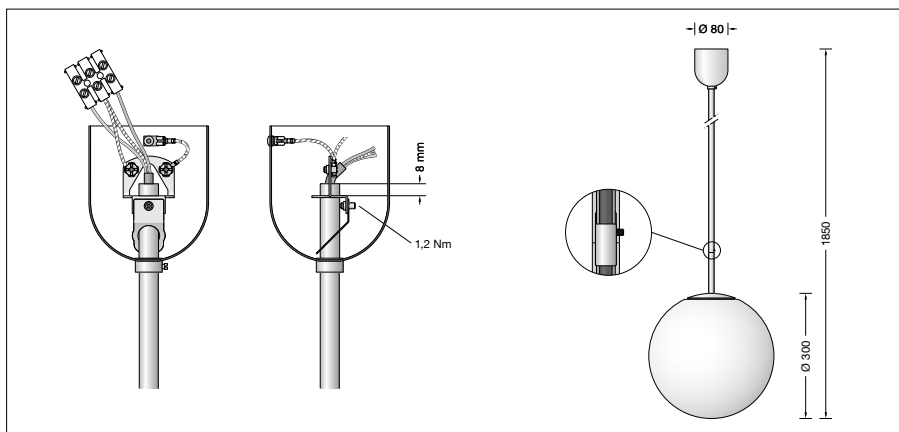

BEGA

45 726.4 P

Pendant luminaire for indoor use

Project · Reference number

Date

Product data sheet

Application

Pendant luminaire · indoor luminaire for free-radiating and uniform light with white synthetic globe.

With metal housing and rod.

Product description

Metal fitter, rod suspension and canopy, finish brass

White synthetic globe

Diameter of rod 13 mm

Overall length of luminaire approx. 1850 mm

Connection terminal 2.5²

Earth conductor connection

Lampholder E 27

Safety class I

CE – Conformity mark

Weight: 2.7 kg

Light technique

Luminaire data for the light planning program DIALux for outdoor lighting, street lighting and indoor lighting as well as luminaire data in EULUMDAT- and IES-format you will find on the BEGA web page www.bega.com.

Lamps

Luminaire with lampholder E 27

Lamp output max. 100 W

For this luminaire we recommend the following BEGA LED lamps:

13510 LED 7 W · 805 lm · 2700 K

13548 LED 7 W · 805 lm · 2700 K
dimnable

13512 LED 8 W · 1055 lm · 2700 K

13564 LED 12 W · 1400 lm · 2700 K

13565 LED 12 W · 1400 lm · 2700 K
dimnable

Detailed technical and lighting data for the lamps can be found in the data sheets on our website.

Article No. 45 726.4 P

Optional finishes

- White enamel
- Stainless steel
- Chrome
- Brass

code number **.1**

code number **.2**

code number **.3**

code number **.4**