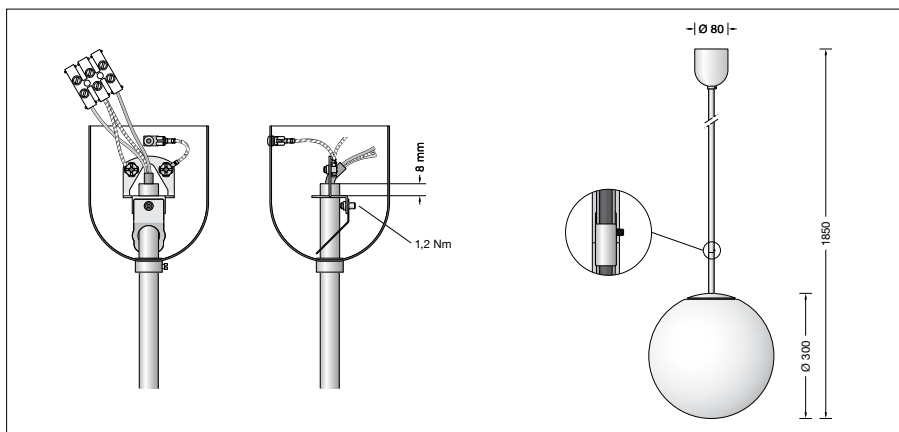

BEGA

45 726.3 P

Pendant luminaire for indoor use

Project · Reference number

Date

Product data sheet

Application

Pendant luminaire · indoor luminaire for free-radiating and uniform light with white synthetic globe.

With metal housing and rod.

Product description

Metal fitter, rod and canopy, finish chrome

White synthetic globe

Diameter of rod 13 mm

Overall length of luminaire approx. 1850 mm

Connection terminal 2.5²

Earth conductor connection

Lampholder E 27

Safety class I

CE – Conformity mark

Weight: 2.7 kg

Light technique

Luminaire data for the light planning program DIALux for outdoor lighting, street lighting and indoor lighting as well as luminaire data in EULUMDAT- and IES-format you will find on the BEGA web page www.bega.com.

Lamps

Luminaire with lampholder E 27

Lamp output max. 100 W

For this luminaire we recommend the following BEGA LED lamps:

13510 LED 7 W · 805 lm · 2700 K

13548 LED 7 W · 805 lm · 2700 K
dimnable

13512 LED 8 W · 1055 lm · 2700 K

13564 LED 12 W · 1400 lm · 2700 K

13565 LED 12 W · 1400 lm · 2700 K
dimnable

Detailed technical and lighting data for the lamps can be found in the data sheets on our website.

Article No. 45 726.3 P

Optional finishes

- White enamel
- Stainless steel
- Chrome
- Brass

code number **.1**

code number **.2**

code number **.3**

code number **.4**