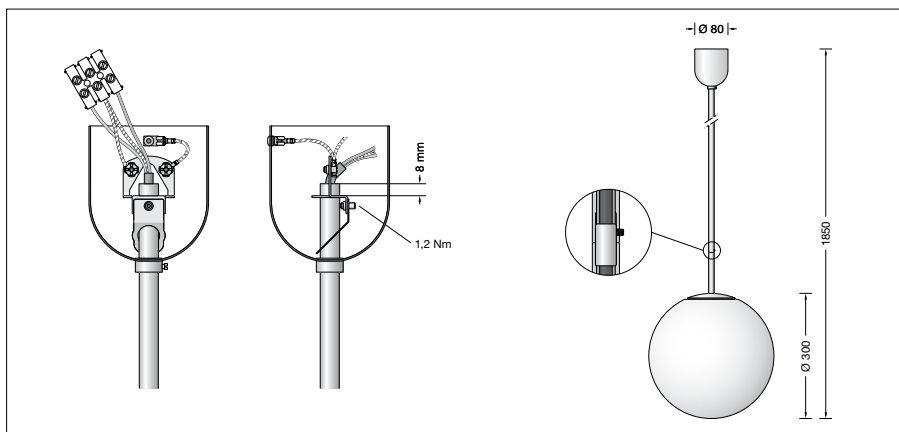

BEGA

45 726.1 P

Pendant luminaire for indoor use

Project · Reference number

Date

Product data sheet

Application

Pendant luminaire · indoor luminaire for free-radiating and uniform light with white synthetic globe.

With metal housing and rod.

Product description

Metal housing, rod suspension and canopy, finish white enamel

White synthetic globe

Diameter of rod 13 mm

Overall length of luminaire approx. 1850 mm

Connection terminal 2.5²

Earth conductor connection

Lampholder E 27

Safety class I

CE – Conformity mark

Weight: 2.7 kg

Light technique

Luminaire data for the light planning program DIALux for outdoor lighting, street lighting and indoor lighting as well as luminaire data in EULUMDAT- and IES-format you will find on the BEGA web page www.bega.com.

Lamps

Luminaire with lampholder E 27

Lamp output max. 100 W

For this luminaire we recommend the following BEGA LED lamps:

13510 LED 7 W · 805 lm · 2700 K

13548 LED 7 W · 805 lm · 2700 K
dimnable

13512 LED 8 W · 1055 lm · 2700 K

13564 LED 12 W · 1400 lm · 2700 K

13565 LED 12 W · 1400 lm · 2700 K
dimnable

Detailed technical and lighting data for the lamps can be found in the data sheets on our website.

Article No. 45 726.1 P

Optional finishes

- White enamel
- Stainless steel
- Chrome
- Brass

code number **.1**

code number **.2**

code number **.3**

code number **.4**