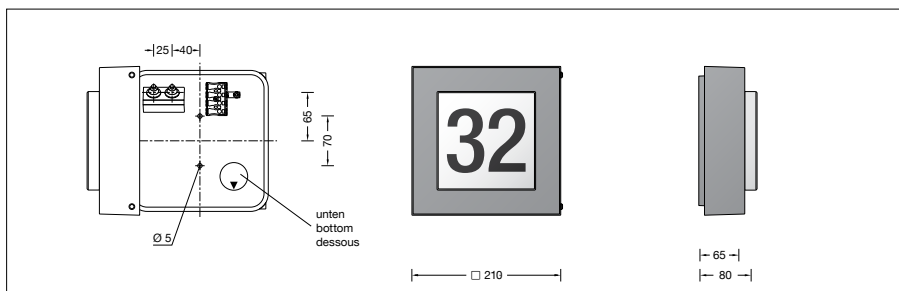

Luminaire made of aluminium alloy,
aluminium and stainless steel
Crystal glass, white inside
with 1-2 digit numbers
lettering height 75 mm
Silicone gasket
integrated twilight switch with potentiometer for
infinitely variable adjustment
2 mounting holes $\varnothing$ 5 mm
Distance apart 70 mm
2 cable entries for through-wiring of mains
supply cable $\varnothing$ 7-10,5 mm
Connecting terminal and
earth conductor terminal 2.5[□]
LED power supply unit
230 V $\sim$ 50/60 Hz
BEGA Thermal Switch®
Temporary thermal shutdown to protect
temperature-sensitive components
Safety class I
Protection class IP 65
Dust-tight and protection against water jets
Impact strength IK06
Protection against mechanical
impacts < 1 joule
 – Safety mark
CE – Conformity mark
Weight: 2.2 kg

Inrush current

Inrush current: 20 A / 170 μ s
Maximum number of luminaires of this
type per miniature circuit breaker:
B10A: 31 luminaires
B16A: 50 luminaires
C10A: 52 luminaires
C16A: 85 luminaires

Lamp

Module connected wattage	4 W
Luminaire connected wattage	7 W
Rated temperature	$t_a = 25$ °C
Ambient temperature	$t_{a,max} = 40$ °C

On request we can offer you modifications for
environments with higher temperatures as a
customized product.

33 787 K3

Module designation	LED-0684/830
Colour temperature	3000 K
Colour rendering index	CRI > 80
Module luminous flux	560 lm
Luminaire luminous flux	70 lm
Luminaire luminous efficiency	10 lm/W

Service life · Ambient temperature

Rated temperature $t_a = 25$ °C	
LED psu:	> 50,000h
LED module:	> 200,000h (L80 B50) 100,000h (L90 B50)

Ambient temperature $t_{a,max} = 40$ °C (100 %)

LED psu:	50,000h
LED module:	200,000h (L80 B50) 100,000h (L90 B50)

Light technique

Luminaire data for the light planning program
DIALux for outdoor lighting, street lighting and
indoor lighting as well as luminaire data in
EULUMDAT- and IES-format you will find on the
BEGA web page www.bega.com.

Article No. 33 787

Colour graphite or silver
graphite – article number
silver – article number + **A**