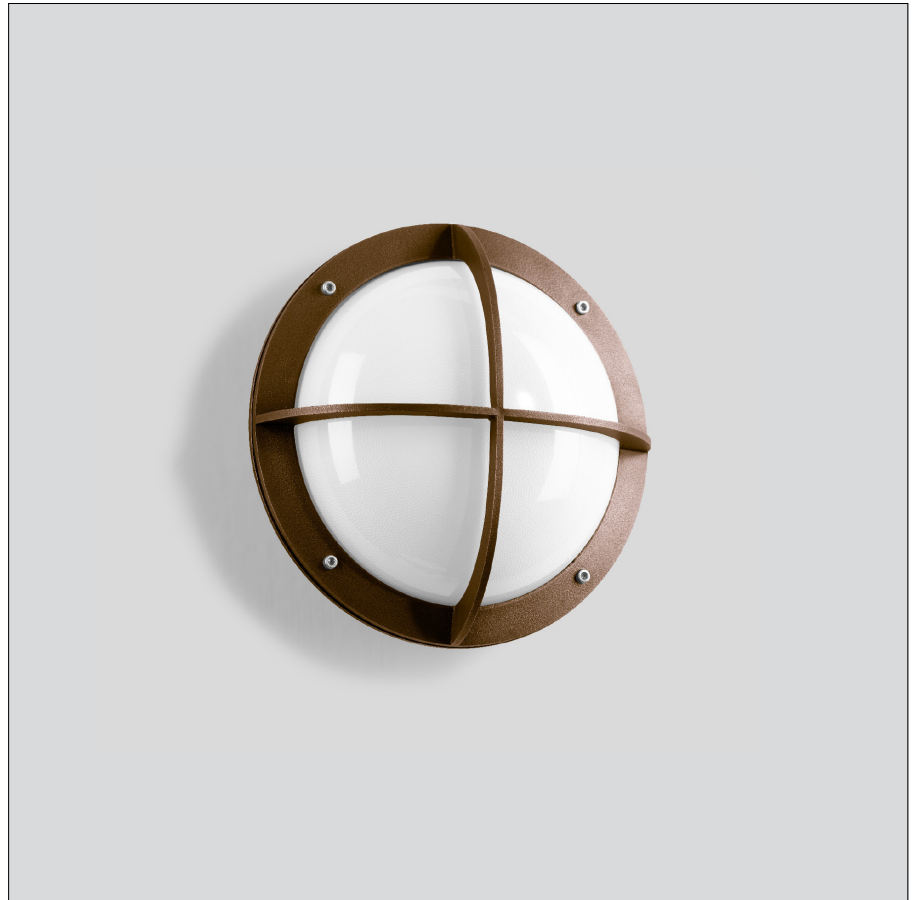

BEGA

31 295

Wall luminaire

Project · Reference number

Date

Product data sheet

Application

Impact resistant wall luminaire made of massive bronze alloy.

Luminaire for versatile applications where a highly robust construction and corrosion resistance are required.

Product description

Luminaire made of bronze alloy and stainless steel

White crystal glass with optical structure

Silicone gasket

Reflector made of pure anodised aluminium

2 mounting holes $\varnothing$ 5.5 mm

Distance apart 140 mm

2 cable entries for through-wiring of mains

supply cable $\varnothing$ 7-10.5 mm

Connection terminal 2.5²

Earth conductor connection

Lampholder E 27

Safety class I

Protection class IP 65

Dust-tight and protection against water jets

– Safety mark

CE – Conformity mark

Weight: 5.4 kg

Lamp

Luminaire with lampholder E 27

Lamp output max. 100 W

For this luminaire we recommend the following BEGA LED lamps:

13 512 LED 8 W · 1055 lm · 2700 K

13 564 LED 12 W · 1400 lm · 2700 K

13 565 LED 12 W · 1400 lm · 2700 K
dimactable

13 588 LED 8 W · 1055 lm · 3000 K

13 590 LED 12 W · 1400 lm · 3000 K

13 592 LED 12 W · 1400 lm · 3000 K
dimactable

Radio-controlled version (Zigbee 3.0):

13 555 LED 9 W · 805 lm · 2700 K
dimactable

13 556 LED 9 W · 805 lm · 2700-6500 K
dimactable · tunable white

13 557 LED 9.5 W · 805 lm · 2700-6500 K
dimactable · tunable white · RGBW

Detailed technical and lighting data for the lamps can be found in the data sheets on our website.

Bronze

The luminaire is made of massive bronze and delivered with the metal's natural surface.

Time and weather factors create the natural patina characteristic for bronze.

Light technique

Luminaire data for the light planning program DIALux for outdoor lighting, street lighting and indoor lighting as well as luminaire data in EULUMDAT- and IES-format you will find on the BEGA web page www.bega.com.