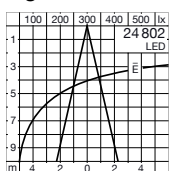

Lighting technology

Half beam angle 28°
Luminaire data for the light planning program DIALux for outdoor lighting, street lighting and interior lighting as well as luminaire data in EULUMDAT and IES format are available on our website www.bega.com.

Lamp

Module connected wattage	17.8 W
Luminaire connected wattage	21.5 W
Rated temperature	$t_a = 25 \text{ °C}$
Ambient temperature	$t_{a \text{ max}} = 30 \text{ °C}$

On request we can offer you modifications for environments with higher temperatures as a customized product.

24 802 K3

Module designation	LED-0586/830
Colour temperature	3000 K
Colour rendering index	CRI > 80
Module luminous flux	2500 lm
Luminaire luminous flux	1289 lm
Luminaire luminous efficiency	60 lm/W

24 802 K4

Module designation	LED-0586/840
Colour temperature	4000 K
Colour rendering index	CRI > 80
Module luminous flux	2500 lm
Luminaire luminous flux	1289 lm
Luminaire luminous efficiency	60 lm/W

Light distribution

Service life of the LED

Ambient temperature $t_a = 25 \text{ °C}$
– at 97,000h: L70B50

max. ambient temperature $t_a = 30 \text{ °C}$
– at 73,000h: L70B50

Article No. 24 802

LED colour temperature optionally 3000 K or 4000 K
3000 K – Article number + **K3**
4000 K – Article number + **K4**

Colour white or silver
white – article number
silver – article number + **A**

Accessories

Power supply units for LED luminaires
220-240 V · 0/50-60 Hz with strain relief and plug connector system.

13 192 Power supply unit on/off

10 528 Power supply unit DALI

The power supply units are only suitable for the operation of one LED luminaire.

13 501 Installation housing

A separate instructions for use can be provided upon request.