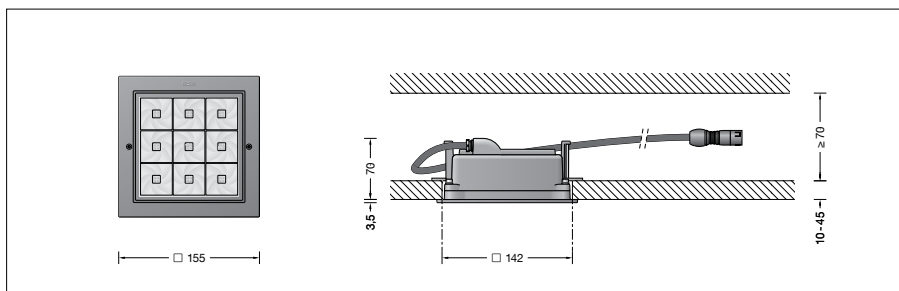

Lighting technology

Half beam angle 28°
Luminaire data for the light planning program DIALux for outdoor lighting, street lighting and interior lighting as well as luminaire data in EULUMDAT and IES format are available on our website www.bega.com.

Lamp

Module connected wattage	17.8 W
Luminaire connected wattage	21.5 W
Rated temperature	$t_a = 25 \text{ °C}$
Ambient temperature	$t_{a \text{ max}} = 30 \text{ °C}$

On request we can offer you modifications for environments with higher temperatures as a customized product.

24 802 K3

Module designation	LED-0586/830
Colour temperature	3000 K
Colour rendering index	CRI > 80
Module luminous flux	2500 lm
Luminaire luminous flux	1289 lm
Luminaire luminous efficiency	60 lm/W

24 802 K4

Module designation	LED-0586/840
Colour temperature	4000 K
Colour rendering index	CRI > 80
Module luminous flux	2500 lm
Luminaire luminous flux	1289 lm
Luminaire luminous efficiency	60 lm/W

Light distribution

Service life of the LED

Ambient temperature $t_a = 25 \text{ °C}$
– at 97,000h: L70B50

max. ambient temperature $t_a = 30 \text{ °C}$
– at 73,000h: L70B50

Article No. 24 802

LED colour temperature optionally 3000 K or 4000 K
3000 K – Article number + **K3**
4000 K – Article number + **K4**

Colour white or silver
white – article number
silver – article number + **A**

Accessories

Power supply units for LED luminaires
220-240 V · 0/50-60 Hz with strain relief and plug connector system.

13 192 Power supply unit on/off

10 528 Power supply unit DALI

The power supply units are only suitable for the operation of one LED luminaire.

13 501 Installation housing

A separate instructions for use can be provided upon request.