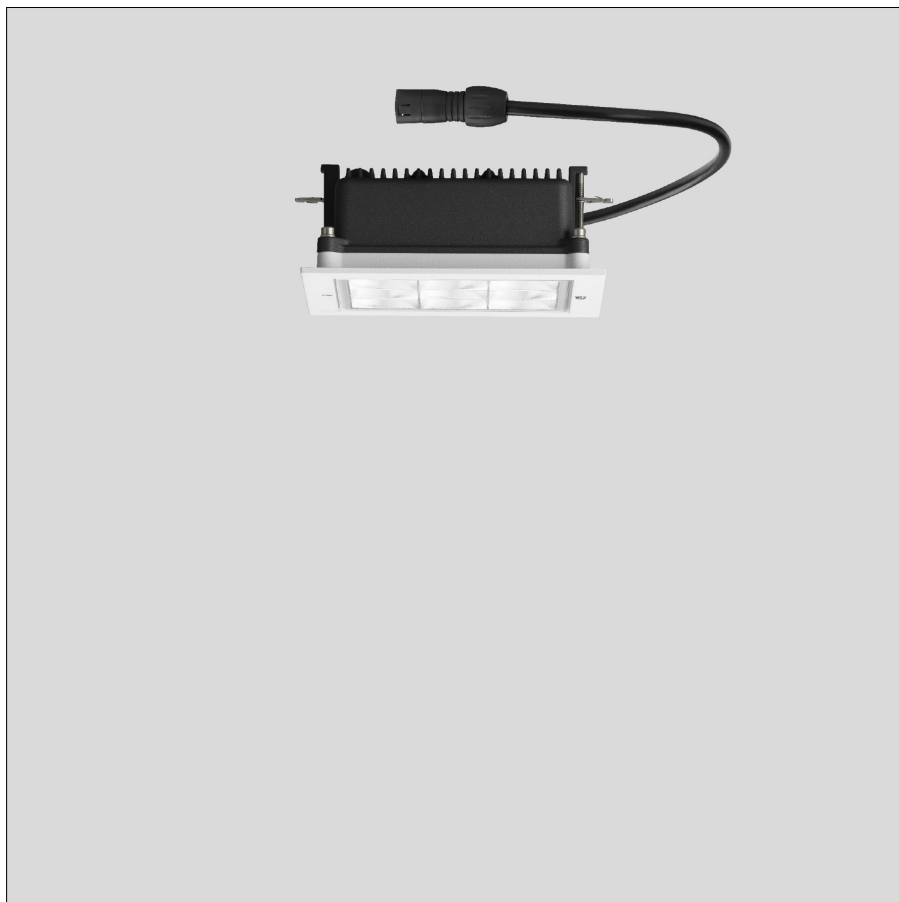

Lighting technology

Half beam angle 28°
Luminaire data for the light planning program DIALux for outdoor lighting, street lighting and interior lighting as well as luminaire data in EULUMDAT and IES format are available on our website www.bega.com.

Lamp

Module connected wattage	17.8 W
Luminaire connected wattage	21.5 W
Rated temperature	$t_a = 25 \text{ °C}$
Ambient temperature	$t_{a \text{ max}} = 30 \text{ °C}$

On request we can offer you modifications for environments with higher temperatures as a customized product.

24 802 K3

Module designation	LED-0586/830
Colour temperature	3000 K
Colour rendering index	CRI > 80
Module luminous flux	2500 lm
Luminaire luminous flux	1289 lm
Luminaire luminous efficiency	60 lm/W

24 802 K4

Module designation	LED-0586/840
Colour temperature	4000 K
Colour rendering index	CRI > 80
Module luminous flux	2500 lm
Luminaire luminous flux	1289 lm
Luminaire luminous efficiency	60 lm/W

Light distribution

Service life of the LED

Ambient temperature $t_a = 25 \text{ °C}$
– at 97,000h: L70B50

max. ambient temperature $t_a = 30 \text{ °C}$
– at 73,000h: L70B50

Article No. 24 802

LED colour temperature optionally 3000 K or 4000 K
3000 K – Article number + **K3**
4000 K – Article number + **K4**

Colour white or silver
white – article number
silver – article number + **A**

Accessories

Power supply units for LED luminaires
220-240 V · 0/50-60 Hz with strain relief and plug connector system.

13 192 Power supply unit on/off

10 528 Power supply unit DALI

The power supply units are only suitable for the operation of one LED luminaire.

13 501 Installation housing

A separate instructions for use can be provided upon request.