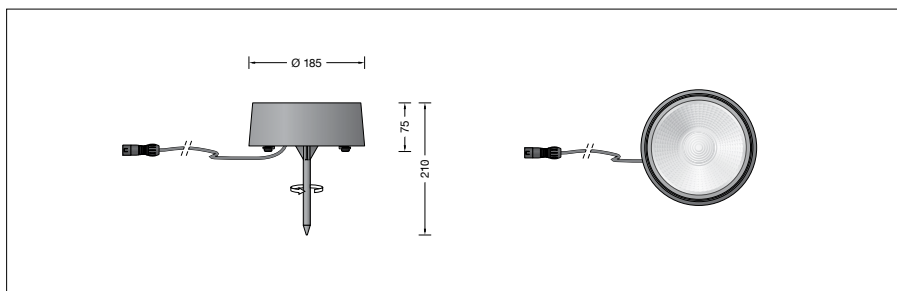

IP 65

Project · Reference number

Date

Product data sheet

Application

BEGA Plug & Play

Portable surface-mounted LED floodlight with connecting cable and 48 V plug.

Wide beam light distribution directed upwards for effective illumination of trees, bushes and other objects.

If installed in front of a wall these floodlights can create also effective rays of light.

Product description

Housing and earth spike made of aluminium and glass-fibre reinforced polyamide

Matt safety glass

Silicone gasket

Reflector surface made of pure aluminium

5 m mains supply cable with 48 V plug

Safety class III

Protection class IP 65

Dust-tight and protection against water jets

Impact strength IK07

Protection against mechanical

impacts < 2 joule

CE – Conformity mark

Weight: 1.1 kg

Light technique

Luminaire data for the light planning program DIALux for outdoor lighting, street lighting and indoor lighting as well as luminaire data in EULUMDAT- and IES-format you will find on the BEGA web page www.bega.com.

Lamp

Module connected wattage 6.7 W

Luminaire connected wattage 7.7 W

Rated temperature $t_a = 25\text{ °C}$

Ambient temperature $t_{a,max} = 55\text{ °C}$

Voltage 48 V = DC

24 378 K3

Module designation LED-0647/930

Colour temperature 3000 K

Colour rendering index CRI > 90

Module luminous flux 975 lm

Luminaire luminous flux 750 lm

Luminaire luminous efficiency 97,4 lm/W

Service life of the LED

Ambient temperature $t_a = 25\text{ °C}$

– at 270,000h: L70B50

max. ambient temperature $t_a = 55\text{ °C}$

– at 140,000h: L70B50

Accessories

- **10 532** Transformer with mains plug, switchable on site
- **10 552** Transformer with free line end switchable on site
- **10 533** Transformer with mains plug, switchable and dimmable via Zigbee Control module
- **10 553** Transformer with free line end switchable and dimmable via Zigbee Control module
- **10 569** Distribution box with 5 m cable and 48 V plug
- **13 568** Smart Extender Distributor with 5 m cable and 48V plug, switchable and dimmable via Zigbee Control module
- **10 596** Extension cable 5 m
- **10 597** Extension cable 10 m

For the accessories a separate instructions for use can be provided upon request.

Light distribution