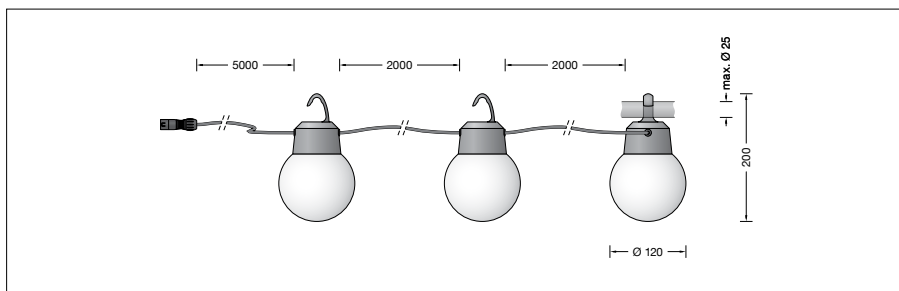

BEGA

24 377

Plug & Play Spherical luminaires

IP 65

Project · Reference number

Date

Product data sheet

Application

BEGA Plug & Play
Portable LED spherical luminaires 48 V DC
consisting of 3 luminaires with hook.

Product description

Housing and hook made of glass fibre reinforced synthetic material
White synthetic diffuser with screw neck
Silicone gasket
With 5 m cable between the 48 V plug and the first luminaire
Cable length between the luminaires 2 m
Safety class III ⚡
Protection class IP 65
Dust-tight and protection against water jets
Impact strength IK10
Protection against mechanical impacts < 20 joule
CE – Conformity mark
Weight: 1.1 kg

Light technique

Luminaire data for the light planning program DIALux for outdoor lighting, street lighting and indoor lighting as well as luminaire data in EULUMDAT- and IES-format you will find on the BEGA web page www.bega.com.

Lamp

Module connected wattage	3x 3.2 W
Luminaire connected wattage	11.7 W
Rated temperature	$t_a = 25 \text{ }^\circ\text{C}$
Ambient temperature	$t_{a \text{ max}} = 45 \text{ }^\circ\text{C}$

On request we can offer you modifications for environments with higher temperatures as a customized product.

Voltage 48 V = DC

24 377 K3

Module designation	LED-0835/830
Colour temperature	3000 K
Colour rendering index	CRI > 80
Module luminous flux	1950 lm
Luminaire luminous flux	1623 lm
Luminaire luminous efficiency	138,7 lm/W

Service life · Ambient temperature

Rated temperature $t_a = 25 \text{ }^\circ\text{C}$
LED psu: > 50,000h
LED module: 167,000h (L80B50)

Ambient temperature $t_{a \text{ max}} = 45 \text{ }^\circ\text{C}$ (100 %)
LED psu: 50,000h
LED module: 50,000h (L80B50)
76,000h (L70B50)

Accessories

13 566 Smart Tower with connecting cable and mains plug
13 567 Smart Tower with connecting cable and free cable end
13 568 Smart Extender
Distributor with 5 m cable and 48V plug, switchable and dimmable via Zigbee Control module
10 596 Extension cable 5 m
10 597 Extension cable 10 m
10 526 Remote control ONE
13 569 Remote control PRO
70 588 Gateway
for controlling your lighting system by app BEGA Gateway from a smartphone or tablet

For the accessories a separate instructions for use can be provided upon request.