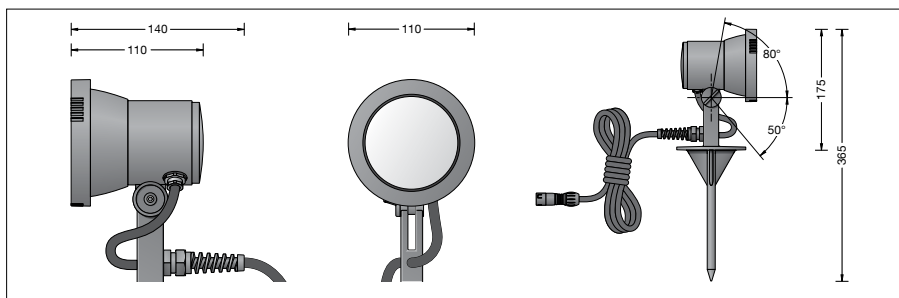

BEGA

24 367

Plug & Play Garden floodlight

IP 65

Project · Reference number

Date

Product data sheet

Application

BEGA Plug & Play
LED garden floodlight with earthspike and connecting cable with 48 V plug for portable installation.

Product description

Housing and earth spike made of glass-fibre reinforced polyamide
Clear safety glass
Reflector surface made of pure aluminium
Swivel range $-50^{\circ}/+80^{\circ}$
No tools are needed to adjust the operating position
5 m mains supply cable with 48 V plug
Safety class III ⚡
Protection class IP 65
Dust-tight and protection against water jets
Impact strength IK07
Protection against mechanical impacts < 2 joule
CE – Conformity mark
Weight: 1.1 kg

Lighting technology

Half beam angle 51°
Luminaire data for the light planning program DIALux for outdoor lighting, street lighting and interior lighting as well as luminaire data in EULUMDAT and IES format are available on our website www.bega.com.

Lamp

Module connected wattage	3 W
Luminaire connected wattage	4 W
Rated temperature	$t_a = 25^{\circ}\text{C}$
Ambient temperature	$t_{a\text{ max}} = 65^{\circ}\text{C}$
Voltage	48 V = DC

24 367 K3

Module designation	LED-0488/930
Colour temperature	3000 K
Colour rendering index	CRI > 90
Module luminous flux	445 lm
Luminaire luminous flux	340 lm
Luminaire luminous efficiency	85 lm/W

Service life of the LED

Ambient temperature $t_a = 25^{\circ}\text{C}$
– at $> 500,000$ h: L70B50

max. ambient temperature $t_a = 65^{\circ}\text{C}$
– at $68,000$ h: L70B50

Accessories

- **13 566** Smart Tower with connecting cable and mains plug
- **13 567** Smart Tower with connecting cable and free cable end
- **13 568** Smart Extender Distributor with 5 m cable and 48 V plug, switchable and dimmable via Zigbee Control module
- **10 526** Remote control ONE
- **13 569** Remote control PRO
- **10 596** Extension cable 5 m
- **10 597** Extension cable 10 m
- **70 588** Gateway for controlling your lighting system by app BEGA Gateway from a smartphone or tablet

For the accessories a separate instructions for use can be provided upon request.

Light distribution