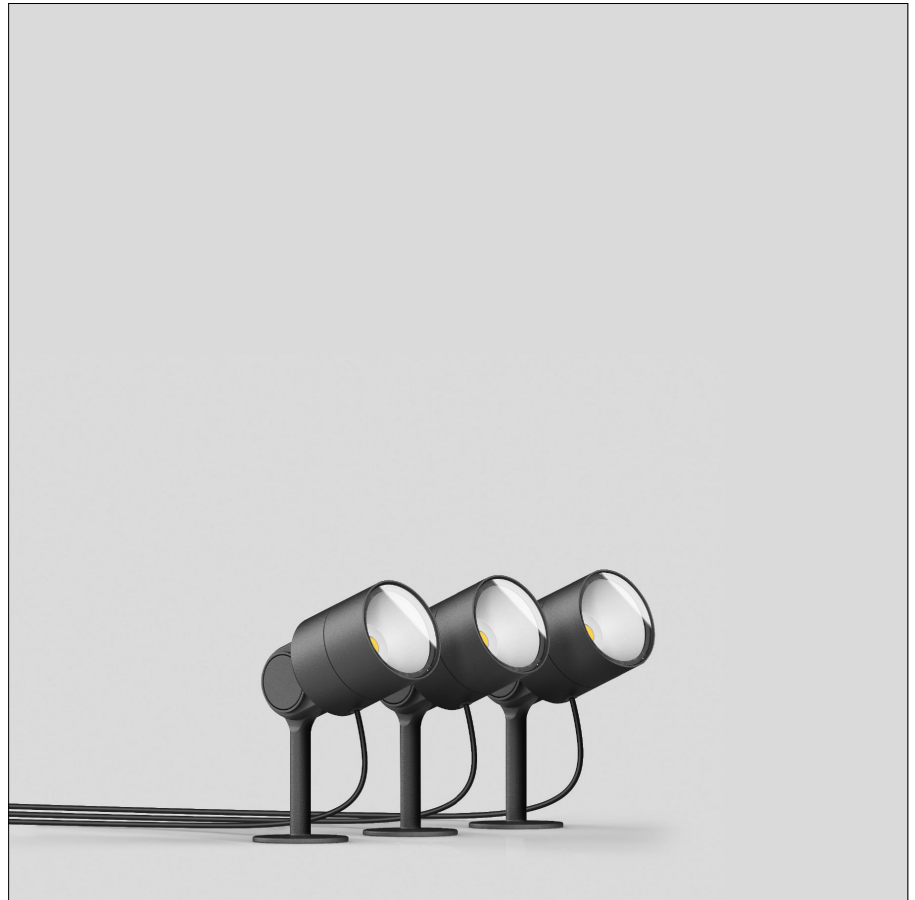

Date

Product data sheet

Application

BEGA Plug & Play
Portable LED garden floodlights 48 V DC
consisting of 3 luminaires with earth spike.

Product description

Housing and earth spike made of glass-fibre reinforced polyamide
Clear safety glass
Silicone gasket
Reflector surface made of pure aluminium
Swivel range $-30^{\circ}/+90^{\circ}$
No tools are needed to adjust the operating position
With 5 m cable between the 48 V plug and the distribution box
Cable length between distribution box and each floodlight 3 m
Safety class III ⚡
Protection class IP 65
Dust-tight and protection against water jets
CE – Conformity mark
Weight: 1.4 kg

Lighting technology

Half beam angle 26°
Luminaire data for the light planning program DIALux for outdoor lighting, street lighting and interior lighting as well as luminaire data in EULUMDAT and IES format are available on our website www.bega.com.

Lamp

Module connected wattage	3x 3.4 W
Luminaire connected wattage	11.7 W
Rated temperature	$t_a = 25^{\circ}\text{C}$
Ambient temperature	$t_{a\text{max}} = 40^{\circ}\text{C}$

On request we can offer you modifications for environments with higher temperatures as a customized product.

Voltage 48 V = DC

24 366 K3

Module designation	LED-0817/930
Colour temperature	3000 K
Colour rendering index	CRI > 90
Module luminous flux	1320 lm
Luminaire luminous flux	843 lm
Luminaire luminous efficiency	72,1 lm/W

Service life of the LED

Ambient temperature $t_a = 25^{\circ}\text{C}$
– at 350,000h: L70B50

max. ambient temperature $t_a = 40^{\circ}\text{C}$
– at 275,000h: L70B50

Accessories

13 566 Smart Tower with connecting cable and mains plug
13 567 Smart Tower with connecting cable and free cable end
13 568 Smart Extender Distributor with 5 m cable and 48V plug, switchable and dimmable via Zigbee Control module
10 596 Extension cable 5 m
10 597 Extension cable 10 m
10 526 Remote control ONE
13 569 Remote control PRO
70 588 Gateway for controlling your lighting system by app BEGA Gateway from a smartphone or tablet

For the accessories a separate instructions for use can be provided upon request.