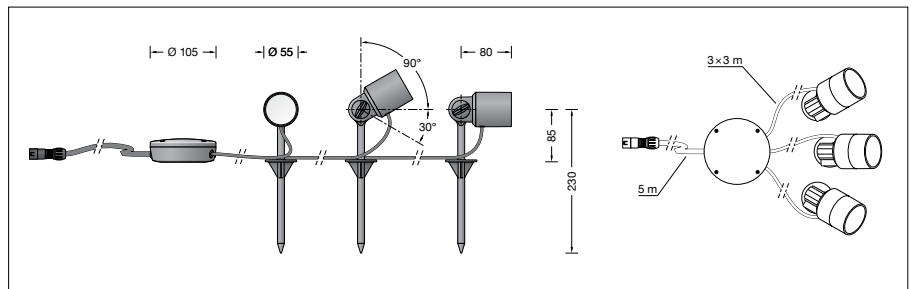

Date

Product data sheet

Application

BEGA Plug & Play
Portable LED garden floodlights 48 V DC
consisting of 3 luminaires with earth spike.

Product description

Housing and earth spike made of glass-fibre reinforced polyamide
Clear safety glass
Silicone gasket
Reflector surface made of pure aluminium
Swivel range $-30^{\circ}/+90^{\circ}$
No tools are needed to adjust the operating position
With 5 m cable between the 48 V plug and the distribution box
Cable length between distribution box and each floodlight 3 m
Safety class III ⚡
Protection class IP 65
Dust-tight and protection against water jets
CE – Conformity mark
Weight: 1.4 kg

Lighting technology

Half beam angle 26°
Luminaire data for the light planning program DIALux for outdoor lighting, street lighting and interior lighting as well as luminaire data in EULUMDAT and IES format are available on our website www.bega.com.

Lamp

Module connected wattage	3x 3.4 W
Luminaire connected wattage	11.7 W
Rated temperature	$t_a = 25^{\circ}\text{C}$
Ambient temperature	$t_{a\text{max}} = 40^{\circ}\text{C}$

On request we can offer you modifications for environments with higher temperatures as a customized product.

Voltage 48 V = DC

24 366 K3

Module designation	LED-0817/930
Colour temperature	3000 K
Colour rendering index	CRI > 90
Module luminous flux	1320 lm
Luminaire luminous flux	843 lm
Luminaire luminous efficiency	72,1 lm/W

Service life of the LED

Ambient temperature $t_a = 25^{\circ}\text{C}$
– at 350,000h: L70B50

max. ambient temperature $t_a = 40^{\circ}\text{C}$
– at 275,000h: L70B50

Accessories

13 566 Smart Tower with connecting cable and mains plug
13 567 Smart Tower with connecting cable and free cable end
13 568 Smart Extender Distributor with 5 m cable and 48V plug, switchable and dimmable via Zigbee Control module
10 596 Extension cable 5 m
10 597 Extension cable 10 m
10 526 Remote control ONE
13 569 Remote control PRO
70 588 Gateway for controlling your lighting system by app BEGA Gateway from a smartphone or tablet

For the accessories a separate instructions for use can be provided upon request.