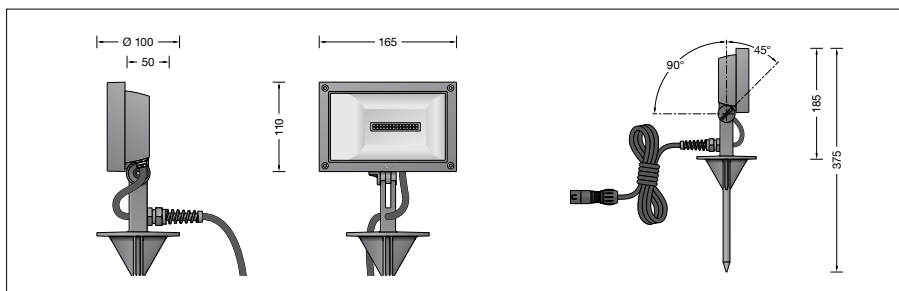

BEGA

24 364

Plug & Play Garden floodlight

IP 65

Project · Reference number

Date

Product data sheet

Application

BEGA Plug & Play
LED garden floodlight with earthspike and
connecting cable with 48 V plug for portable
installation.

Product description

Floodlight made of glass-fibre
reinforced polyamide
Safety glass with optical structure
Silicone gasket
Reflector made of pure anodised aluminium
Swivel range $-45^{\circ}/+90^{\circ}$
No tools are needed to adjust the
operating position
5 m mains supply cable with 48 V plug
Safety class III ⚡
Protection class IP 65
Dust-tight and protection against water jets
Impact strength IK07
Protection against mechanical
impacts < 2 joule
CE – Conformity mark
Weight: 1.2 kg

Lighting technology

Half beam angle $73/83^{\circ}$
Luminaire data for the light planning program
DIALux for outdoor lighting, street lighting and
interior lighting as well as luminaire data in
EULUMDAT and IES format are available on our
website www.bega.com.

Lamp

Module connected wattage	8 W
Luminaire connected wattage	10 W
Rated temperature	$t_a = 25^{\circ}\text{C}$
Ambient temperature	$t_{a\text{max}} = 60^{\circ}\text{C}$
Voltage	48 V = DC

24 364 K3

Module designation	LED-0691/930
Colour temperature	3000 K
Colour rendering index	CRI > 90
Module luminous flux	1040 lm
Luminaire luminous flux	847 lm
Luminaire luminous efficiency	84,7 lm/W

Service life · Ambient temperature

Rated temperature $t_a = 25^{\circ}\text{C}$	
LED psu:	$> 50,000$ h
LED module:	$> 200,000$ h (L80 B50) $100,000$ h (L90 B50)

Ambient temperature $t_{a\text{max}} = 60^{\circ}\text{C}$ (100 %)	
LED psu:	50,000 h
LED module:	38,000 h (L80 B50) 59,000 h (L70 B50)

Accessories

13 566	Smart Tower with connecting cable and mains plug
13 567	Smart Tower with connecting cable and free cable end
13 568	Smart Extender Distributor with 5 m cable and 48V plug, switchable and dimmable via Zigbee Control module
10 596	Extension cable 5 m
10 597	Extension cable 10 m
10 526	Remote control ONE
13 569	Remote control PRO
70 588	Gateway for controlling your lighting system by app BEGA Gateway from a smartphone or tablet

For the accessories a separate instructions for use can be provided upon request.

Light distribution