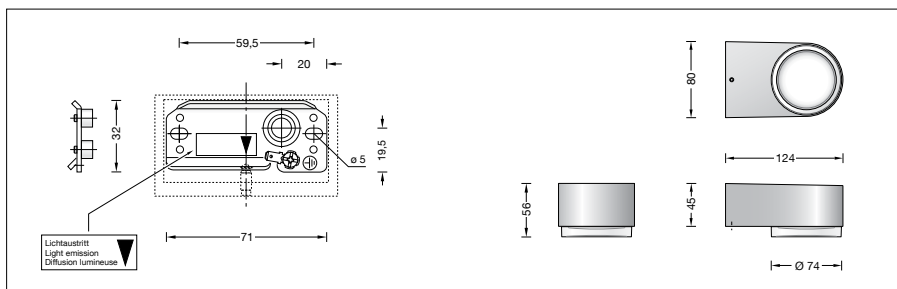

BEGA

23 263.3

Wall luminaire for indoor use

Project · Reference number

Date

Product data sheet

Application

Wall luminaire · indoor luminaire, inside white and die-cast zinc luminaire housing.

Product description

Die-cast zinc luminaire housing,
finish chrome
Crystal glass, inside white
2 elongated fixing holes
Width 5 mm · 59,5 mm spacing
1 cable entry for mains supply cable
up to $\varnothing$ 10.5 mm max. $3 \times 1.5^{\square}$
Connecting terminals $2.5^{\square}$
Earth conductor connection
LED power supply unit
220-240 V $\sim$ 0/50-60 Hz
DC 176-264 V
Safety class I
 – Safety mark
 – Conformity mark
Weight: 0.7 kg

Inrush current

Inrush current: 6 A / 102 μ s
Maximum number of luminaires of this type per miniature circuit breaker:
B10A: 60 luminaires
B16A: 96 luminaires
C10A: 100 luminaires
C16A: 161 luminaires

Lamp

Module connected wattage 1.9 W
Luminaire connected wattage 2.5 W
Rated temperature $t_a = 25^{\circ}\text{C}$
Ambient temperature $t_{a \text{ max}} = 55^{\circ}\text{C}$

23 263.3 K3

Module designation LED-0264/930
Colour temperature 3000 K
Colour rendering index CRI > 90
Module luminous flux 310 lm
Luminaire luminous flux 83 lm
Luminaire luminous efficiency 33,2 lm/W

23 263.3 K4

Module designation LED-0264/940
Colour temperature 4000 K
Colour rendering index CRI > 90
Module luminous flux 320 lm
Luminaire luminous flux 85 lm
Luminaire luminous efficiency 34 lm/W

Service life of the LED

Ambient temperature $t_a = 25^{\circ}\text{C}$
– at > 500,000h: L70B50
max. ambient temperature $t_a = 55^{\circ}\text{C}$
– at 201,000h: L70B50

Light technique

Luminaire data for the light planning program DIALux for outdoor lighting, street lighting and indoor lighting as well as luminaire data in EULUMDAT- and IES-format you will find on the BEGA web page www.bega.com.

Article No. 23 263.3

LED colour temperature optionally 3000 K or 4000 K
3000 K – Article number + **K3**
4000 K – Article number + **K4**

Optional finishes

- White enamel code number **.1**
- Stainless steel code number **.2**
- Chrome code number **.3**