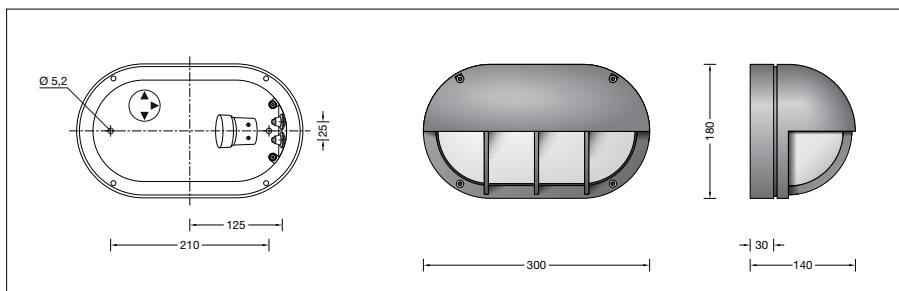

Wall luminaire

Project · Reference number

Date

Product data sheet

Application

Shielded wall luminaire with high protection class for a variety of lighting tasks.
A luminaire made of die cast aluminium and impact resistant crystal glass.

Product description

Luminaire made of aluminium alloy and stainless steel
Crystal glass with optical structure
2 mounting holes $\varnothing$ 5.2 mm
Distance apart 210 mm
2 cable entries for through-wiring of mains supply cable $\varnothing$ 7-10.5 mm
Lamp holder terminal 2.5[□]
Earth conductor connection
Lamp holder E 27
Safety class I
Protection class IP 65
Dust-tight and protection against water jets
 – Safety mark
CE – Conformity mark
Weight: 2.7 kg

Lamp

Luminaire with lampholder E 27
Lamp output max. 75 W

For this luminaire we recommend the following BEGA LED lamps:

13 510 LED 7 W · 805 lm · 2700 K

13 548 LED 7 W · 805 lm · 2700 K
dimmmable

13 584 LED 7 W · 805 lm · 3000 K

13 586 LED 7 W · 805 lm · 3000 K
dimmmable

13 512 LED 8 W · 1055 lm · 2700 K

13 564 LED 12 W · 1400 lm · 2700 K

13 565 LED 12 W · 1400 lm · 2700 K
dimmmable

13 588 LED 8 W · 1055 lm · 3000 K

13 590 LED 12 W · 1400 lm · 3000 K

13 592 LED 12 W · 1400 lm · 3000 K
dimmmable

Radio-controlled version (Zigbee 3.0):

13 555 LED 9 W · 805 lm · 2700 K
dimmmable

13 556 LED 9 W · 805 lm · 2700-6500 K
dimmmable · tunable white

13 557 LED 9.5 W · 805 lm · 2700-6500 K
dimmmable · tunable white · RGBW

Detailed technical and lighting data for the lamps can be found in the data sheets on our website.

Light technique

Luminaire data for the light planning program DIALux for outdoor lighting, street lighting and indoor lighting as well as luminaire data in EULUMDAT- and IES-format you will find on the BEGA web page www.bega.com.

Article No. 22 874

Colour graphite or silver
graphite – article number
silver – article number + **A**

Light distribution