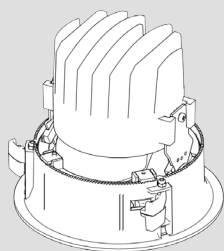

EVERYTHING 150

Design by
Studio Artemide

ROUND TRIM

fix

adjustable

SQUARE TRIM

fix

adjustable

ROUND TRIMLESS

fix

adjustable

SQUARE TRIMLESS

fix

adjustable

Adjustable

Fix

Round	Fix	Adjustable
Trim	✓	✓
Trimless	✓	✓

Square	Fix	Adjustable
Trim	✓	✓
Trimless	✓	✓

Adjustable					
Everything	X(mm)	Y(mm)	Z(mm)	H1(mm)	H2(mm)
TRIM	136	150	2,5	137,5	147,5
TRIMLESS	136	-	-	137,5	147,5