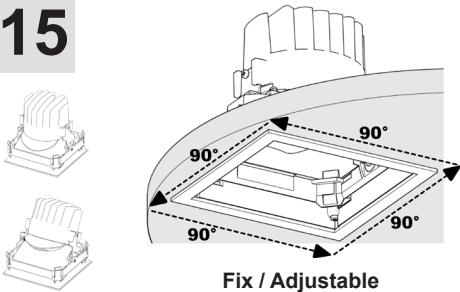

Round Trim Trimless Version

Square Trim Trimless Version

12

13

- ⊕ Rosso/Red/Rouge/Rot
- ⊖ Nero/Black/Noir/Schwarz

350 mA ⊖ ⊖
SELV
UOUT ≤ 60V ⊕ ⊕

14

15