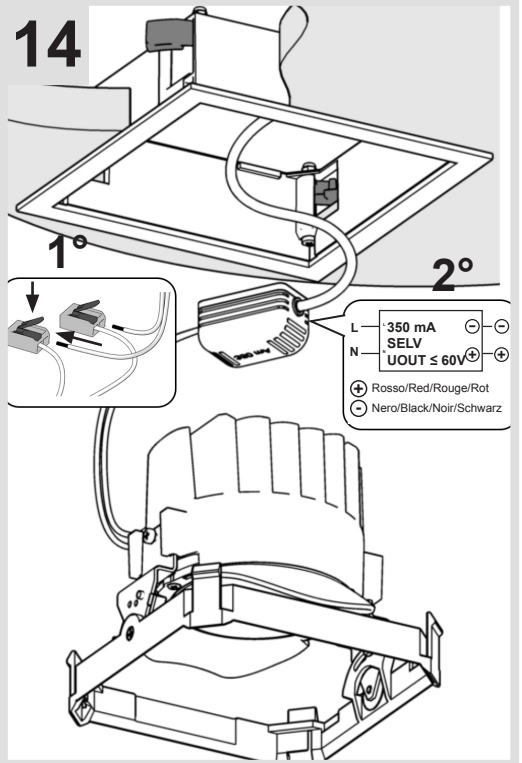

Round Trim Trimless Version

Square Trim Trimless Version

12

13

- ⊕ Rosso/Red/Rouge/Rot
- ⊖ Nero/Black/Noir/Schwarz

350 mA ⊖ ⊖
SELV
UOUT ≤ 60V ⊕ ⊕

14

15