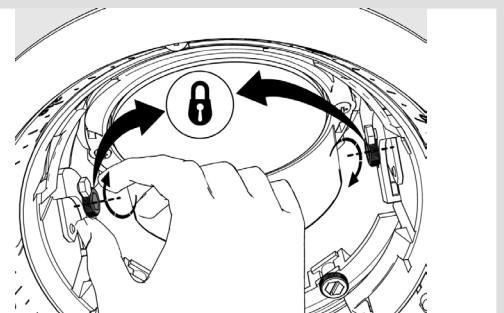

8

7

- ⊕ Rosso/Red/Rouge/Rot
- ⊖ Nero/Black/Noir/Schwarz

350 mA ⊖ ⊖

SELV

UOUT ≤ 60V ⊕ ⊕

9

10

Round Trim Trimless Version

Square Trim Trimless Version

12

13

- ⊕ Rosso/Red/Rouge/Rot
- ⊖ Nero/Black/Noir/Schwarz

350 mA ⊖ ⊖
SELV
UOUT ≤ 60V ⊕ ⊕

14

15