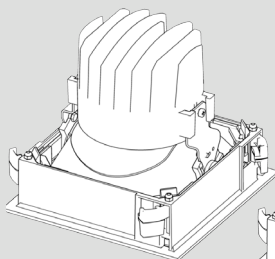

EVERYTHING 150

Design by
Studio Artemide

ROUND TRIM

fix

adjustable

SQUARE TRIM

fix

adjustable

ROUND TRIMLESS

fix

adjustable

SQUARE TRIMLESS

fix

adjustable

Adjustable

Fix

Round	Fix	Adjustable
Trim	✓	✓
Trimless	✓	✓

Square	Fix	Adjustable
Trim	✓	✓
Trimless	✓	✓

Adjustable					
Everything	X(mm)	Y(mm)	Z(mm)	H1(mm)	H2(mm)
TRIM	136	150	2,5	137,5	147,5
TRIMLESS	136	-	-	137,5	147,5