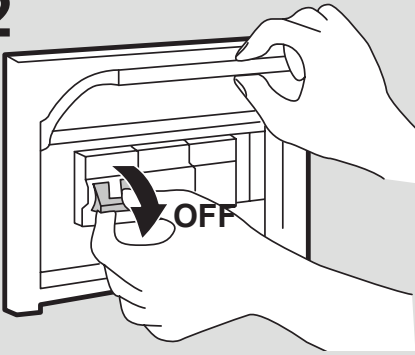

Square Trim Trimless Version

12