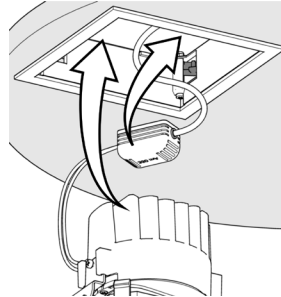

Round Trim Trimless Version

Square Trim Trimless Version

12

13

- ⊕ Rosso/Red/Rouge/Rot
- ⊖ Nero/Black/Noir/Schwarz

350 mA ⊖ ⊖
SELV
UOUT ≤ 60V ⊕ ⊕

14

15