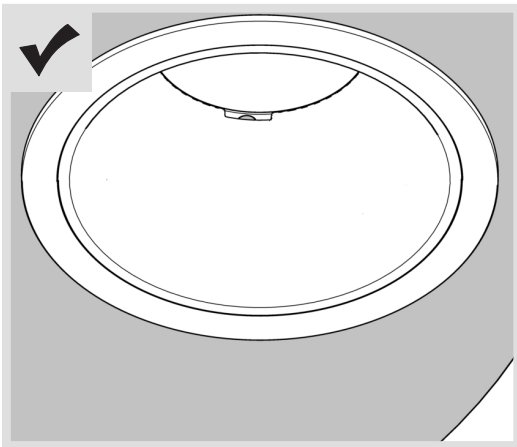

8

7

- ⊕ Rosso/Red/Rouge/Rot
- ⊖ Nero/Black/Noir/Schwarz

350 mA ⊖ ⊖

SELV

UOUT ≤ 60V ⊕ ⊕

9

10

Round Trim Trimless Version

Square Trim Trimless Version

12

13

- ⊕ Rosso/Red/Rouge/Rot
- ⊖ Nero/Black/Noir/Schwarz

350 mA ⊖ ⊖
SELV
UOUT ≤ 60V ⊕ ⊕

14

15