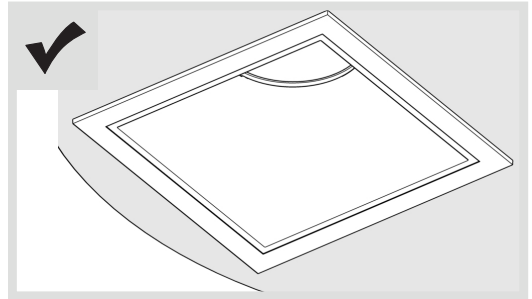

17

Square Trim Trimless Version

A