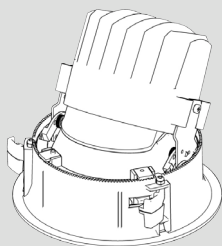

EVERYTHING 150

Design by
Studio Artemide

ROUND TRIM

fix

adjustable

SQUARE TRIM

fix

adjustable

ROUND TRIMLESS

fix

adjustable

SQUARE TRIMLESS

fix

adjustable

Adjustable

Fix

Round	Fix	Adjustable
Trim	✓	✓
Trimless	✓	✓

Square	Fix	Adjustable
Trim	✓	✓
Trimless	✓	✓

Adjustable					
Everything	X(mm)	Y(mm)	Z(mm)	H1(mm)	H2(mm)
TRIM	136	150	2,5	137,5	147,5
TRIMLESS	136	-	-	137,5	147,5