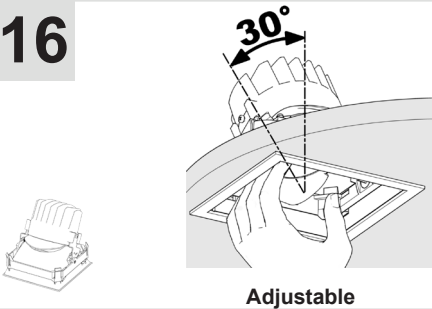

Fix
Step 17

16