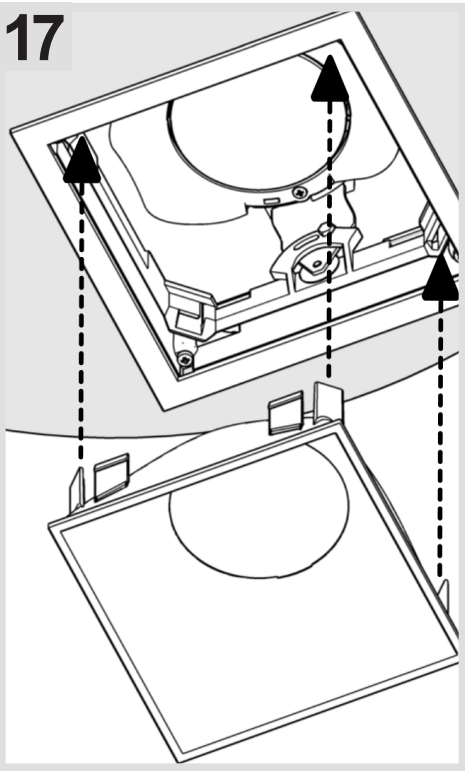

17

Square Trim Trimless Version

A