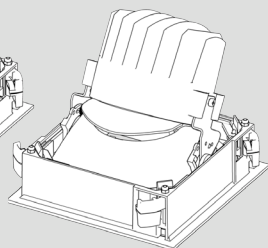

EVERYTHING 150

Design by
Studio Artemide

ROUND TRIM

fix

adjustable

SQUARE TRIM

fix

adjustable

ROUND TRIMLESS

fix

adjustable

SQUARE TRIMLESS

fix

adjustable

Adjustable

Fix

Round	Fix	Adjustable
Trim	✓	✓
Trimless	✓	✓

Square	Fix	Adjustable
Trim	✓	✓
Trimless	✓	✓

Adjustable					
Everything	X(mm)	Y(mm)	Z(mm)	H1(mm)	H2(mm)
TRIM	136	150	2,5	137,5	147,5
TRIMLESS	136	-	-	137,5	147,5