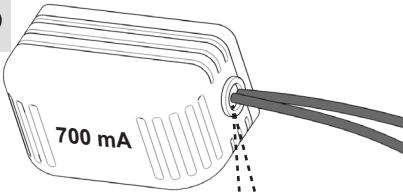

Round Trim Trimless Version

Square Trim Trimless Version

12

13

- ⊕ Rosso/Red/Rouge/Rot
- ⊖ Nero/Black/Noir/Schwarz

350 mA ⊖ ⊖
SELV
UOUT ≤ 60V ⊕ ⊕

14

15