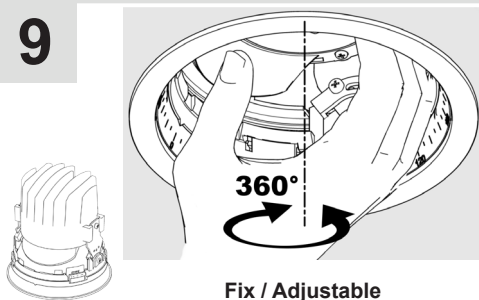

8

7

- ⊕ Rosso/Red/Rouge/Rot
- ⊖ Nero/Black/Noir/Schwarz

350 mA ⊖ ⊖

SELV

UOUT ≤ 60V ⊕ ⊕

9

10

Round Trim Trimless Version

Square Trim Trimless Version

12

13

- ⊕ Rosso/Red/Rouge/Rot
- ⊖ Nero/Black/Noir/Schwarz

350 mA ⊖ ⊖
SELV
UOUT ≤ 60V ⊕ ⊕

14

15