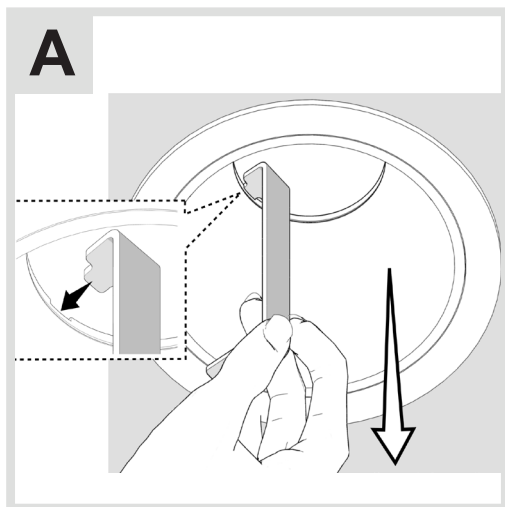

Round Trim Trimless Version

Square Trim Trimless Version

12

13

- ⊕ Rosso/Red/Rouge/Rot
- ⊖ Nero/Black/Noir/Schwarz

350 mA ⊖ ⊖
SELV
UOUT ≤ 60V ⊕ ⊕

14

15