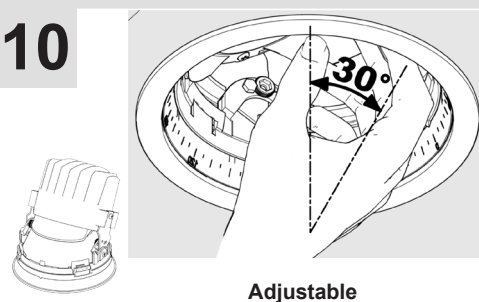

Round Trim Trimless Version

Square Trim Trimless Version

12

13

- ⊕ Rosso/Red/Rouge/Rot
- ⊖ Nero/Black/Noir/Schwarz

350 mA ⊖ ⊖
SELV
UOUT ≤ 60V ⊕ ⊕

14

15