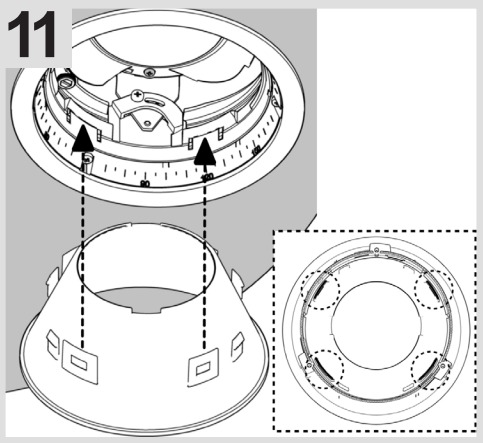

8

7

- ⊕ Rosso/Red/Rouge/Rot
- ⊖ Nero/Black/Noir/Schwarz

350 mA ⊖ ⊖

SELV

UOUT ≤ 60V ⊕ ⊕

9

10

Round Trim Trimless Version

Square Trim Trimless Version

12

13

- ⊕ Rosso/Red/Rouge/Rot
- ⊖ Nero/Black/Noir/Schwarz

350 mA ⊖ ⊖
SELV
UOUT ≤ 60V ⊕ ⊕

14

15