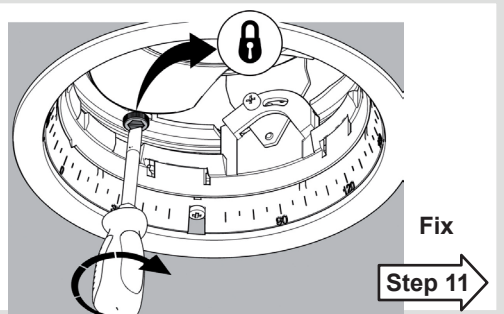

- ⊕ Rosso/Red/Rouge/Rot
- ⊖ Nero/Black/Noir/Schwarz

350 mA ⊖ ⊖

SELV

UOUT ≤ 60V ⊕ ⊕

9