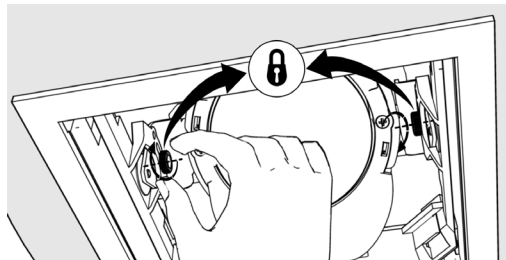

Fix
Step 17

16