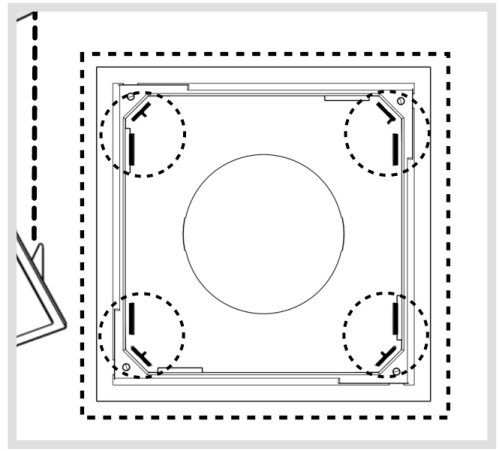

17

Square Trim Trimless Version

A