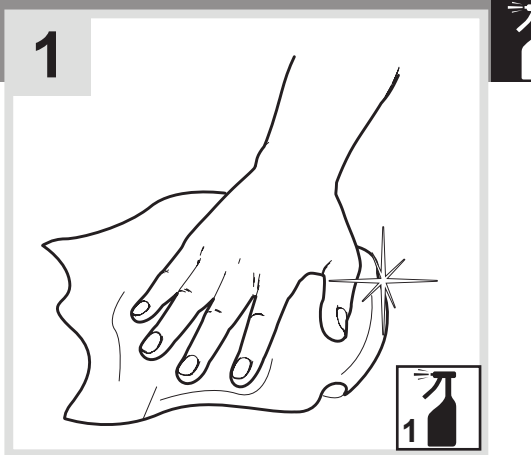

## RASTAF LED

RASTAF LED ROUND FIX

RASTAF LED ROUND ADJUSTABLE

RASTAF LED SQUARE FIX

RASTAF LED SQUARE ADJUSTABLE

Adjustable

Fix

Fix					
RASTAF LED	X (mm)	Y (mm)	Z (mm)	H1 (mm)	H2 (mm)
ROUND	72	86	2	105	110
SQUARE	72	86	2	105	110

Adjustable					
RASTAF LED	X (mm)	Y (mm)	Z (mm)	H1 (mm)	H2 (mm)
ROUND	72	86	2	110	115
SQUARE	72	86	2	110	115

Artemide Architectural

Zone Industrielle du Breuil - BP55  
18400 St Florent sur Cher  
France