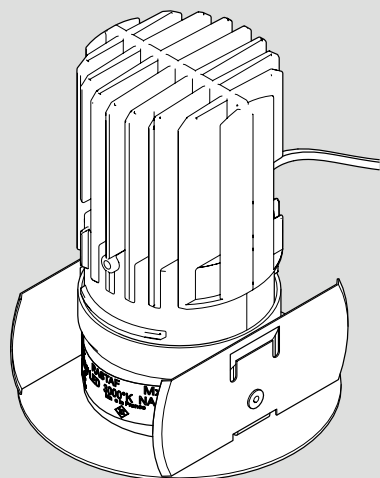

## RASTAF LED

RASTAF LED ROUND FIX

RASTAF LED ROUND ADJUSTABLE

RASTAF LED SQUARE FIX

RASTAF LED SQUARE ADJUSTABLE

Adjustable

Fix

Fix					
RASTAF LED	X (mm)	Y (mm)	Z (mm)	H1 (mm)	H2 (mm)
ROUND	72	86	2	105	110
SQUARE	72	86	2	105	110

Adjustable					
RASTAF LED	X (mm)	Y (mm)	Z (mm)	H1 (mm)	H2 (mm)
ROUND	72	86	2	110	115
SQUARE	72	86	2	110	115

Artemide Architectural

Zone Industrielle du Breuil - BP55  
18400 St Florent sur Cher  
France