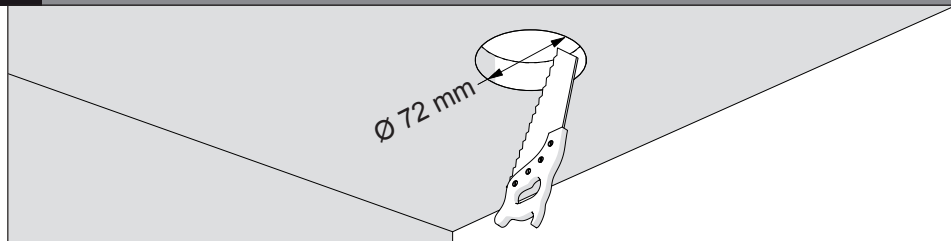

## RASTAF LED

RASTAF LED ROUND FIX

RASTAF LED ROUND ADJUSTABLE

RASTAF LED SQUARE FIX

RASTAF LED SQUARE ADJUSTABLE

Adjustable

Fix

Fix					
RASTAF LED	X (mm)	Y (mm)	Z (mm)	H1 (mm)	H2 (mm)
ROUND	72	86	2	105	110
SQUARE	72	86	2	105	110

Adjustable					
RASTAF LED	X (mm)	Y (mm)	Z (mm)	H1 (mm)	H2 (mm)
ROUND	72	86	2	110	115
SQUARE	72	86	2	110	115

Artemide Architectural

Zone Industrielle du Breuil - BP55  
18400 St Florent sur Cher  
France