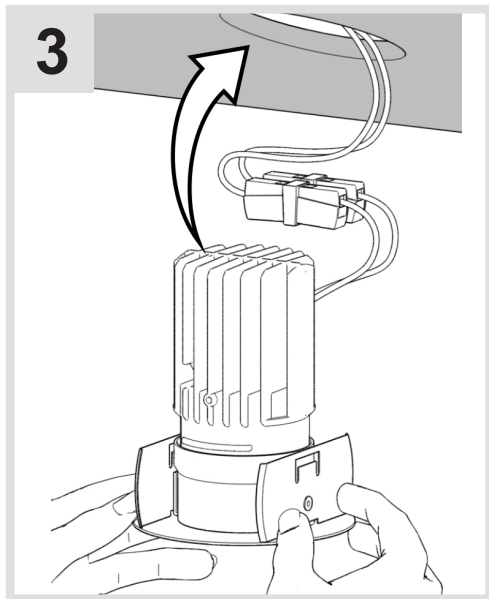

## RASTAF LED

RASTAF LED ROUND FIX

RASTAF LED ROUND ADJUSTABLE

RASTAF LED SQUARE FIX

RASTAF LED SQUARE ADJUSTABLE

Adjustable

Fix

Fix					
RASTAF LED	X (mm)	Y (mm)	Z (mm)	H1 (mm)	H2 (mm)
ROUND	72	86	2	105	110
SQUARE	72	86	2	105	110

Adjustable					
RASTAF LED	X (mm)	Y (mm)	Z (mm)	H1 (mm)	H2 (mm)
ROUND	72	86	2	110	115
SQUARE	72	86	2	110	115

Artemide Architectural

Zone Industrielle du Breuil - BP55  
18400 St Florent sur Cher  
France