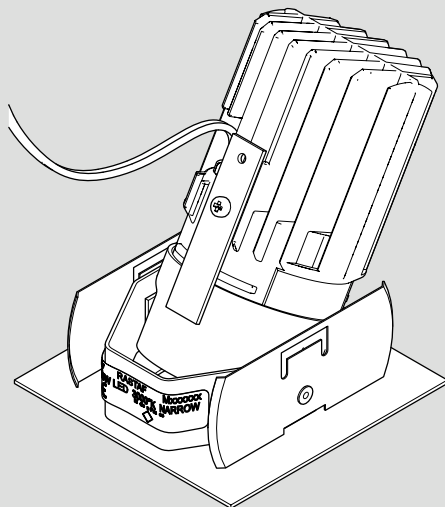

## RASTAF LED

RASTAF LED ROUND FIX

RASTAF LED ROUND ADJUSTABLE

RASTAF LED SQUARE FIX

RASTAF LED SQUARE ADJUSTABLE

Adjustable

Fix

Fix					
RASTAF LED	X (mm)	Y (mm)	Z (mm)	H1 (mm)	H2 (mm)
ROUND	72	86	2	105	110
SQUARE	72	86	2	105	110

Adjustable					
RASTAF LED	X (mm)	Y (mm)	Z (mm)	H1 (mm)	H2 (mm)
ROUND	72	86	2	110	115
SQUARE	72	86	2	110	115

Artemide Architectural

Zone Industrielle du Breuil - BP55  
18400 St Florent sur Cher  
France