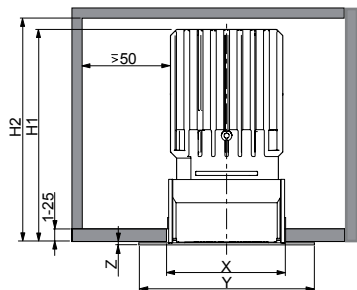

## RASTAF LED

RASTAF LED ROUND FIX

RASTAF LED ROUND ADJUSTABLE

RASTAF LED SQUARE FIX

RASTAF LED SQUARE ADJUSTABLE

Adjustable

Fix

Fix					
RASTAF LED	X (mm)	Y (mm)	Z (mm)	H1 (mm)	H2 (mm)
ROUND	72	86	2	105	110
SQUARE	72	86	2	105	110

Adjustable					
RASTAF LED	X (mm)	Y (mm)	Z (mm)	H1 (mm)	H2 (mm)
ROUND	72	86	2	110	115
SQUARE	72	86	2	110	115

Artemide Architectural

Zone Industrielle du Breuil - BP55  
18400 St Florent sur Cher  
France