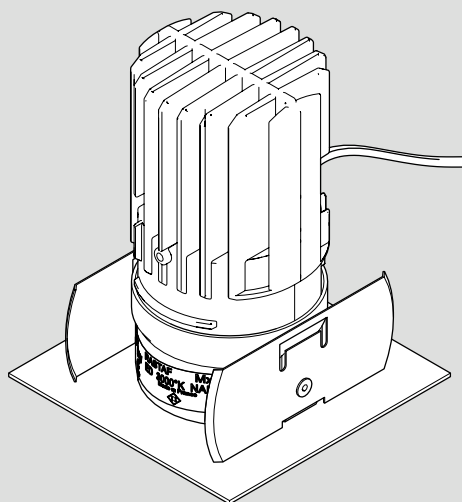

## RASTAF LED

RASTAF LED ROUND FIX

RASTAF LED ROUND ADJUSTABLE

RASTAF LED SQUARE FIX

RASTAF LED SQUARE ADJUSTABLE

Adjustable

Fix

Fix					
RASTAF LED	X (mm)	Y (mm)	Z (mm)	H1 (mm)	H2 (mm)
ROUND	72	86	2	105	110
SQUARE	72	86	2	105	110

Adjustable					
RASTAF LED	X (mm)	Y (mm)	Z (mm)	H1 (mm)	H2 (mm)
ROUND	72	86	2	110	115
SQUARE	72	86	2	110	115

Artemide Architectural

Zone Industrielle du Breuil - BP55  
18400 St Florent sur Cher  
France