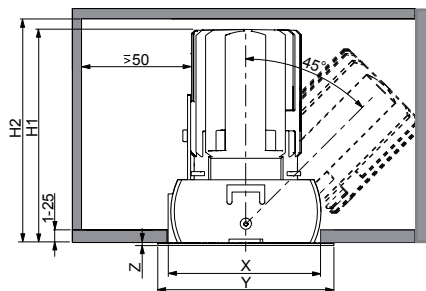

## RASTAF LED

RASTAF LED ROUND FIX

RASTAF LED ROUND ADJUSTABLE

RASTAF LED SQUARE FIX

RASTAF LED SQUARE ADJUSTABLE

Adjustable

Fix

Fix					
RASTAF LED	X (mm)	Y (mm)	Z (mm)	H1 (mm)	H2 (mm)
ROUND	72	86	2	105	110
SQUARE	72	86	2	105	110

Adjustable					
RASTAF LED	X (mm)	Y (mm)	Z (mm)	H1 (mm)	H2 (mm)
ROUND	72	86	2	110	115
SQUARE	72	86	2	110	115

Artemide Architectural

Zone Industrielle du Breuil - BP55  
18400 St Florent sur Cher  
France