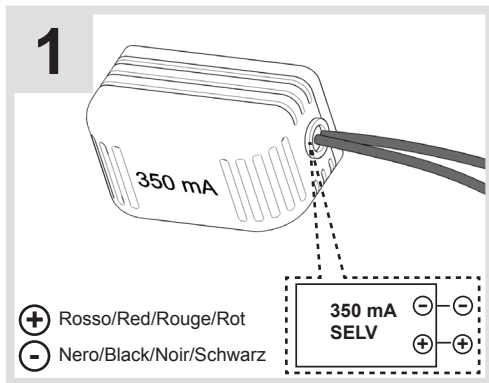

## RASTAF LED

RASTAF LED ROUND FIX

RASTAF LED ROUND ADJUSTABLE

RASTAF LED SQUARE FIX

RASTAF LED SQUARE ADJUSTABLE

Adjustable

Fix

Fix					
RASTAF LED	X (mm)	Y (mm)	Z (mm)	H1 (mm)	H2 (mm)
ROUND	72	86	2	105	110
SQUARE	72	86	2	105	110

Adjustable					
RASTAF LED	X (mm)	Y (mm)	Z (mm)	H1 (mm)	H2 (mm)
ROUND	72	86	2	110	115
SQUARE	72	86	2	110	115

Artemide Architectural

Zone Industrielle du Breuil - BP55  
18400 St Florent sur Cher  
France