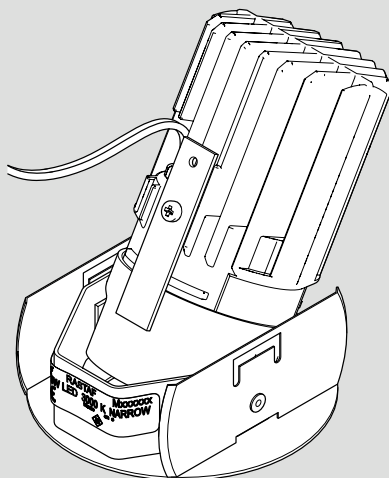

## RASTAF LED

RASTAF LED ROUND FIX

RASTAF LED ROUND ADJUSTABLE

RASTAF LED SQUARE FIX

RASTAF LED SQUARE ADJUSTABLE

Adjustable

Fix

Fix					
RASTAF LED	X (mm)	Y (mm)	Z (mm)	H1 (mm)	H2 (mm)
ROUND	72	86	2	105	110
SQUARE	72	86	2	105	110

Adjustable					
RASTAF LED	X (mm)	Y (mm)	Z (mm)	H1 (mm)	H2 (mm)
ROUND	72	86	2	110	115
SQUARE	72	86	2	110	115

Artemide Architectural

Zone Industrielle du Breuil - BP55  
18400 St Florent sur Cher  
France