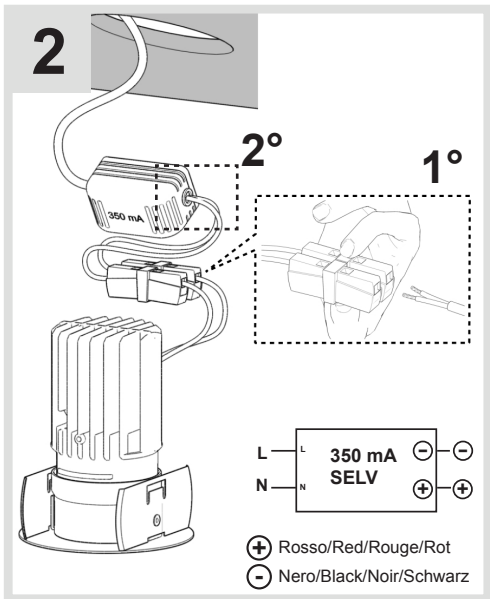

## RASTAF LED

RASTAF LED ROUND FIX

RASTAF LED ROUND ADJUSTABLE

RASTAF LED SQUARE FIX

RASTAF LED SQUARE ADJUSTABLE

Adjustable

Fix

Fix					
RASTAF LED	X (mm)	Y (mm)	Z (mm)	H1 (mm)	H2 (mm)
ROUND	72	86	2	105	110
SQUARE	72	86	2	105	110

Adjustable					
RASTAF LED	X (mm)	Y (mm)	Z (mm)	H1 (mm)	H2 (mm)
ROUND	72	86	2	110	115
SQUARE	72	86	2	110	115

Artemide Architectural

Zone Industrielle du Breuil - BP55  
18400 St Florent sur Cher  
France