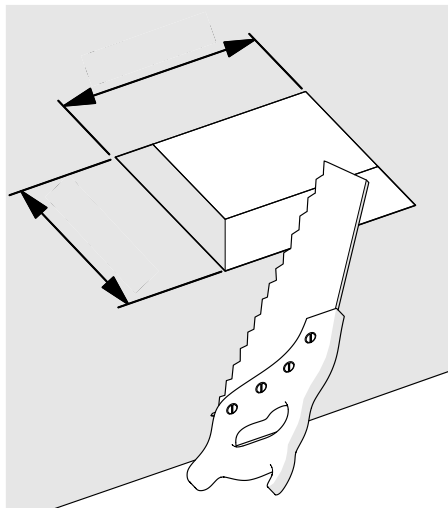

### EVERYTHING M std SQUARE TRIMLESS

fix

adjustable

Adjustable

Fix

Round	Fix	Adjustable
Trim	✓	✓
Trimless	✓	✓

Square	Fix	Adjustable
Trim	✓	✓
Trimless	✓	✓

Fix								
Everything	X (mm)	Y (mm)	Z (mm)	H1	W 1-20 (mm)		W 20-25 (mm)	
					on/off	Dali	on/off	Dali
TRIM	67	80	2	105	110	110	110	115
TRIMLESS	67	80	-	105	110	130	110	135

Adjustable								
Everything	X (mm)	Y (mm)	Z (mm)	H1	W 1-20 (mm)		W 20-25 (mm)	
					on/off	Dali	on/off	Dali
TRIM	67	80	2	110	115	115	115	115
TRIMLESS	67	80	-	110	115	130	115	135