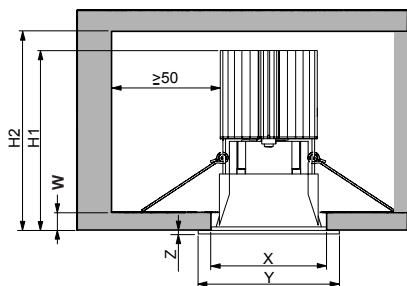

### EVERYTHING M std SQUARE TRIMLESS

fix

adjustable

Adjustable

Fix

Round	Fix	Adjustable
Trim	✓	✓
Trimless	✓	✓

Square	Fix	Adjustable
Trim	✓	✓
Trimless	✓	✓

Fix								
Everything	X (mm)	Y (mm)	Z (mm)	H1	W 1-20 (mm)		W 20-25 (mm)	
					on/off	Dali	on/off	Dali
TRIM	67	80	2	105	110	110	110	115
TRIMLESS	67	80	-	105	110	130	110	135

Adjustable								
Everything	X (mm)	Y (mm)	Z (mm)	H1	W 1-20 (mm)		W 20-25 (mm)	
					on/off	Dali	on/off	Dali
TRIM	67	80	2	110	115	115	115	115
TRIMLESS	67	80	-	110	115	130	115	135