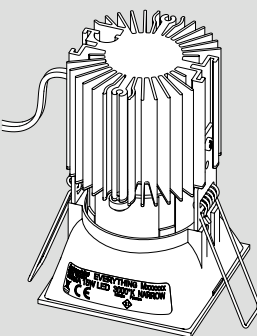

### EVERYTHING M std ROUND TRIMLESS

fix

adjustable

### EVERYTHING M std SQUARE TRIMLESS

fix

adjustable

Adjustable

Fix

Round	Fix	Adjustable
Trim	✓	✓
Trimless	✓	✓

Square	Fix	Adjustable
Trim	✓	✓
Trimless	✓	✓

Fix								
Everything	X (mm)	Y (mm)	Z (mm)	H1	W 1-20 (mm)		W 20-25 (mm)	
					on/off	Dali	on/off	Dali
TRIM	67	80	2	105	110	110	110	115
TRIMLESS	67	80	-	105	110	130	110	135

Adjustable								
Everything	X (mm)	Y (mm)	Z (mm)	H1	W 1-20 (mm)		W 20-25 (mm)	
					on/off	Dali	on/off	Dali
TRIM	67	80	2	110	115	115	115	115
TRIMLESS	67	80	-	110	115	130	115	135