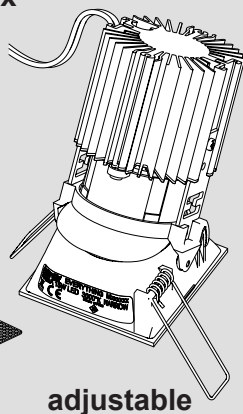

### EVERYTHING M std ROUND TRIMLESS

fix

adjustable

### EVERYTHING M std SQUARE TRIMLESS

fix

adjustable

Adjustable

Fix

Round	Fix	Adjustable
Trim	✓	✓
Trimless	✓	✓

Square	Fix	Adjustable
Trim	✓	✓
Trimless	✓	✓

Fix								
Everything	X (mm)	Y (mm)	Z (mm)	H1	W 1-20 (mm)		W 20-25 (mm)	
					on/off	Dali	on/off	Dali
TRIM	67	80	2	105	110	110	110	115
TRIMLESS	67	80	-	105	110	130	110	135

Adjustable								
Everything	X (mm)	Y (mm)	Z (mm)	H1	W 1-20 (mm)		W 20-25 (mm)	
					on/off	Dali	on/off	Dali
TRIM	67	80	2	110	115	115	115	115
TRIMLESS	67	80	-	110	115	130	115	135