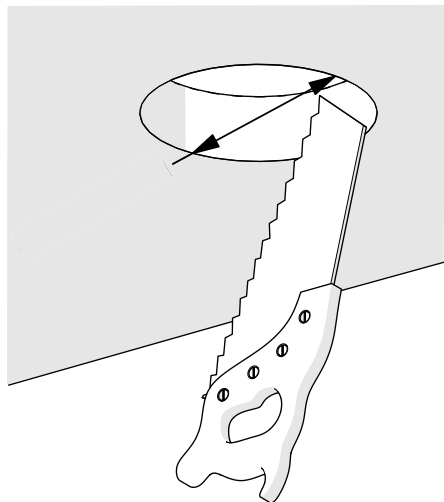

### EVERYTHING M std SQUARE TRIMLESS

fix

adjustable

Adjustable

Fix

Round	Fix	Adjustable
Trim	✓	✓
Trimless	✓	✓

Square	Fix	Adjustable
Trim	✓	✓
Trimless	✓	✓

Fix								
Everything	X (mm)	Y (mm)	Z (mm)	H1	W 1-20 (mm)		W 20-25 (mm)	
					on/off	Dali	on/off	Dali
TRIM	67	80	2	105	110	110	110	115
TRIMLESS	67	80	-	105	110	130	110	135

Adjustable								
Everything	X (mm)	Y (mm)	Z (mm)	H1	W 1-20 (mm)		W 20-25 (mm)	
					on/off	Dali	on/off	Dali
TRIM	67	80	2	110	115	115	115	115
TRIMLESS	67	80	-	110	115	130	115	135