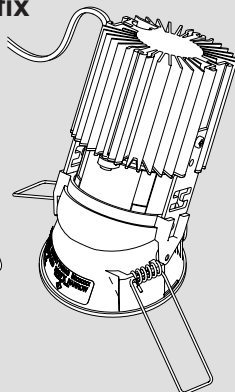

EVERYTHING M std

Design by
Ernesto Gismondi

EVERYTHING M std ROUND TRIM

fix

adjustable

EVERYTHING M std SQUARE TRIM

fix

adjustable

EVERYTHING M std ROUND TRIMLESS

fix

adjustable

EVERYTHING M std SQUARE TRIMLESS

fix

adjustable