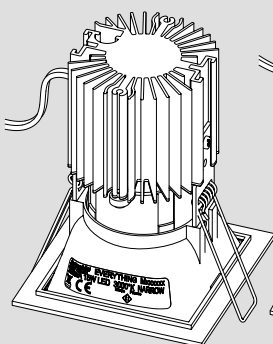

### EVERYTHING M std ROUND TRIM

fix

adjustable

### EVERYTHING M std SQUARE TRIM

fix

adjustable

### EVERYTHING M std SQUARE TRIMLESS

fix

adjustable

Adjustable

Fix

Round	Fix	Adjustable
Trim	✓	✓
Trimless	✓	✓

Square	Fix	Adjustable
Trim	✓	✓
Trimless	✓	✓

Fix								
Everything	X (mm)	Y (mm)	Z (mm)	H1	W 1-20 (mm)		W 20-25 (mm)	
					on/off	Dali	on/off	Dali
TRIM	67	80	2	105	110	110	110	115
TRIMLESS	67	80	-	105	110	130	110	135