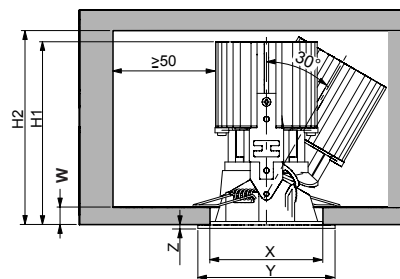

### EVERYTHING M std SQUARE TRIMLESS

fix

adjustable

Adjustable

Fix

Round	Fix	Adjustable
Trim	✓	✓
Trimless	✓	✓

Square	Fix	Adjustable
Trim	✓	✓
Trimless	✓	✓

Fix								
Everything	X (mm)	Y (mm)	Z (mm)	H1	W 1-20 (mm)		W 20-25 (mm)	
					on/off	Dali	on/off	Dali
TRIM	67	80	2	105	110	110	110	115
TRIMLESS	67	80	-	105	110	130	110	135

Adjustable								
Everything	X (mm)	Y (mm)	Z (mm)	H1	W 1-20 (mm)		W 20-25 (mm)	
					on/off	Dali	on/off	Dali
TRIM	67	80	2	110	115	115	115	115
TRIMLESS	67	80	-	110	115	130	115	135