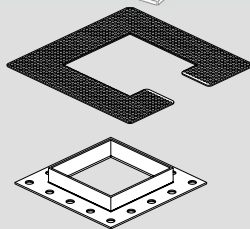

EVERYTHING M Pro ROUND TRIMLESS

EVERYTHING M Pro SQUARE TRIMLESS

fix

adjustable

fix

adjustable

Adjustable

Fix

Round	Fix	Adjustable
Trim	✓	✓
Trimless	✓	✓

Square	Fix	Adjustable
Trim	✓	✓
Trimless	✓	✓

Fix					
Everything	X(mm)	Y(mm)	Z(mm)	H1(mm)	H2(mm)
TRIM	92	105	2	120	130
TRIMLESS	92	105	-	120	130

Adjustable					
Everything	X(mm)	Y(mm)	Z(mm)	H1(mm)	H2(mm)
TRIM	92	105	2	125	135
TRIMLESS	92	105	-	125	135

Round Trimless Version

1A

2A

3A

4A

5A

Step 6

Square Trimless Version