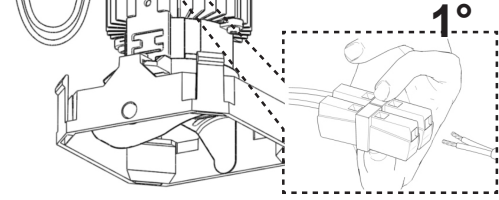

- ⊕ Rosso/Red/Rouge/Rot
- ⊖ Nero/Black/Noir/Schwarz

1°