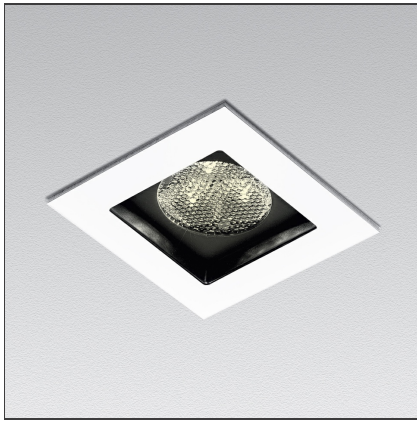

## Zeno Up 3 - 24° 3000K - White

IP65 

### DESCRIPTION

Light fixture with high-performance LED light sources. Ceiling installation. Low recessed depth. Consist of body, frame, black silkscreened tempered glass, fixing springs. Body in EN AB44100 aluminium, silicone gaskets. Frame in aluminium. Black silkscreened tempered glass, 8mm-thick. Fixing springs in harmonic iron. Power connection to the mains by means of a H05RN-r cable and IP68 electrical terminal board, supplied with the fixture (IP65). Glass surface temperature lower than 40°C. Fixed optics. PMMA lenses in 2 different versions of beams. White monochromatic LEDs available in 2 colour temperatures: Warm = 3000K Neutral = 4000K Painted die-cast aluminium with 3-stage outdoor treatment: nanotechnologies, antioxydant primer, polyester paint. Technical features of light fixtures in compliance with EN60598-1 and part 2-13. IP Rating IP65 e IP40. Insulation class III. Installation must be carried out by specialised personnel. Carefully follow the instructions

### FEATURES

<b>Article Code:</b>	NL1708525K006	<b>Series:</b>	Indoor
<b>Colour:</b>	White		
<b>Installation:</b>	Recessed, Ceiling		