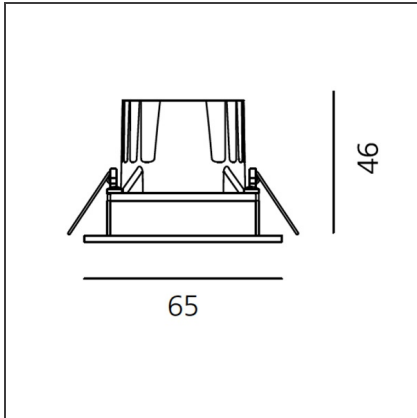

TECHNICAL DRAWINGS

FEATURES

Article Code:	NL1708525K006	Series:	Indoor
Colour:	White		
Installation:	Recessed, Ceiling		

DIMENSIONS

Length:	cm 6.5	Cutout Width:	cm 5.6
Width:	cm 6.5	Cutout length:	cm 5.2
Weight:	kg 0.2		
Recessed depth:	cm 4.6		

INCLUDED SOURCES

Category:	LED	Color temperature (K):	3000K
Number:	1	Color Tolerance:	MacAdam 4SDCM
Watt:	5W	CRI:	=80
Delivered lumens output (lm):	384lm	Efficacy:	80lm/W
Type:	0	Service Life:	L70(6K) > 39300h
Class:	A		

LUMINAIRE

Watt:	5W	Delivered lumens output (lm):	280lm
		CCT:	3000K
		Efficiency:	100%
		Efficacy:	58.33lm/W
		CRI:	80