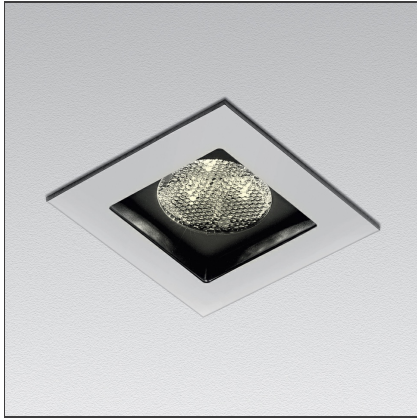

## Zeno Up 3 - 24° 3000K - Silver

IP65 

### DESCRIPTION

Light fixture with high-performance LED light sources. Ceiling installation. Low recessed depth. Consist of body, frame, black silkscreened tempered glass, fixing springs. Body in EN AB44100 aluminium, silicone gaskets. Frame in aluminium. Black silkscreened tempered glass, 8mm-thick. Fixing springs in harmonic iron. Power connection to the mains by means of a H05RN-r cable and IP68 electrical terminal board, supplied with the fixture (IP65). Glass surface temperature lower than 40°C. Fixed optics. PMMA lenses in 2 different versions of beams. White monochromatic LEDs available in 2 colour temperatures: Warm = 3000K Neutral = 4000K Painted die-cast aluminium with 3-stage outdoor treatment: nanotechnologies, antioxydant primer, polyester paint. Technical features of light fixtures in compliance with EN60598-1 and part 2-13. IP Rating IP65 e IP40. Insulation class III. Installation must be carried out by specialised personnel. Carefully follow the instructions

### FEATURES

<b>Article Code:</b>	NL1708525K002	<b>Series:</b>	Indoor
<b>Colour:</b>	Silver		
<b>Installation:</b>	Recessed, Ceiling		