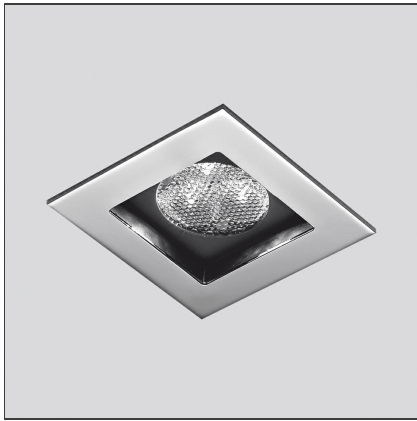

## Zeno Up 3 - 24° 3000K - Crome

IP65 

### DESCRIPTION

Light fixture with high-performance LED light sources. Ceiling installation. Low recessed depth. Consist of body, frame, black silkscreened tempered glass, fixing springs. Body in EN AB44100 aluminium, silicone gaskets. Frame in aluminium. Black silkscreened tempered glass, 8mm-thick. Fixing springs in harmonic iron. Power connection to the mains by means of a H05RN-r cable and IP68 electrical terminal board, supplied with the fixture (IP65). Glass surface temperature lower than 40°C. Fixed optics. PMMA lenses in 2 different versions of beams. White monochromatic LEDs available in 2 colour temperatures: Warm = 3000K Neutral = 4000K Painted die-cast aluminium with 3-stage outdoor treatment: nanotechnologies, antioxydant primer, polyester paint. Technical features of light fixtures in compliance with EN60598-1 and part 2-13. IP Rating IP65 e IP40. Insulation class III. Installation must be carried out by specialised personnel. Carefully follow the instructions

### FEATURES

<b>Article Code:</b>	NL1708525K003	<b>Series:</b>	Indoor
<b>Colour:</b>	Crome		
<b>Installation:</b>	Recessed, Ceiling		