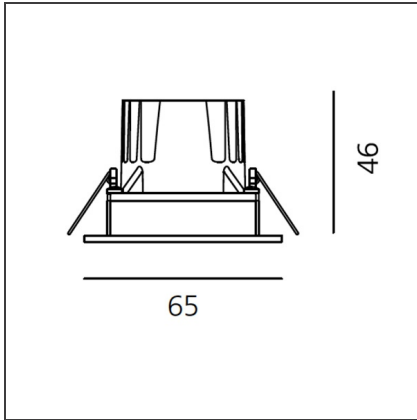

TECHNICAL DRAWINGS

FEATURES

Article Code:	NL1708510K006	Series:	Indoor
Colour:	White		
Installation:	Recessed, Ceiling		

DIMENSIONS

Length:	cm 6.5	Cutout Width:	cm 5.6
Width:	cm 6.5	Cutout length:	cm 5.2
Weight:	kg 0.2		
Recessed depth:	cm 4.6		

INCLUDED SOURCES

Category:	LED	Color temperature (K):	3000K
Number:	1	Color Tolerance:	MacAdam 4SDCM
Watt:	5W	CRI:	=80
Delivered lumens output (lm):	384lm	Efficacy:	80lm/W
Type:	0	Service Life:	L70(6K) > 39300h
Class:	A		

LUMINAIRE

Watt:	5W	Delivered lumens output (lm):	269lm
		CCT:	3000K
		Efficiency:	100%
		Efficacy:	56.04lm/W
		CRI:	80