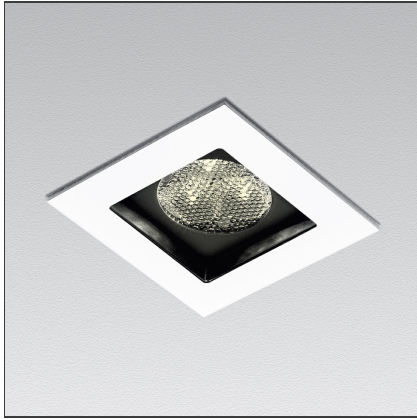

## Zeno Up 3 - 16° 3000K - White

IP65 

### DESCRIPTION

Light fixture with high-performance LED light sources. Ceiling installation. Low recessed depth. Consist of body, frame, black silkscreened tempered glass, fixing springs. Body in EN AB44100 aluminium, silicone gaskets. Frame in aluminium. Black silkscreened tempered glass, 8mm-thick. Fixing springs in harmonic iron. Power connection to the mains by means of a H05RN-r cable and IP68 electrical terminal board, supplied with the fixture (IP65). Glass surface temperature lower than 40°C. Fixed optics. PMMA lenses in 2 different versions of beams. White monochromatic LEDs available in 2 colour temperatures: Warm = 3000K Neutral = 4000K Painted die-cast aluminium with 3-stage outdoor treatment: nanotechnologies, antioxydant primer, polyester paint. Technical features of light fixtures in compliance with EN60598-1 and part 2-13. IP Rating IP65 e IP40. Insulation class III. Installation must be carried out by specialised personnel. Carefully follow the instructions

### FEATURES

<b>Article Code:</b>	NL1708510K006	<b>Series:</b>	Indoor
<b>Colour:</b>	White		
<b>Installation:</b>	Recessed, Ceiling		