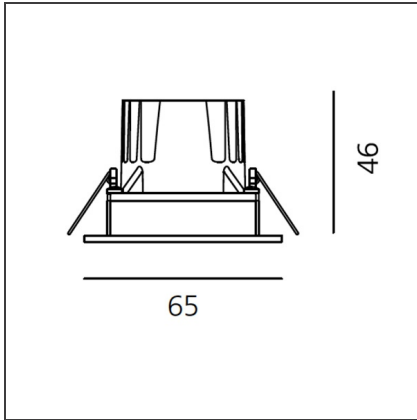

Zeno Up 3 - 16° 3000K - Silver

IP65 

DESIGN BY

Jan Van Lierde

DESCRIPTION

Light fixture with high-performance LED light sources. Ceiling installation. Low recessed depth. Consist of body, frame, black silkscreened tempered glass, fixing springs. Body in EN AB44100 aluminium, silicone gaskets. Frame in aluminium. Black silkscreened tempered glass, 8mm-thick. Fixing springs in harmonic iron. Power connection to the mains by means of a H05RN-r cable and IP68 electrical terminal board, supplied with the fixture (IP65). Glass surface temperature lower than 40°C. Fixed optics. PMMA lenses in 2 different versions of beams. White monochromatic LEDs available in 2 colour temperatures: Warm = 3000K Neutral = 4000K Painted die-cast aluminium with 3-stage outdoor treatment: nanotechnologies, antioxydant primer, polyester paint. Technical features of light fixtures in compliance with EN60598-1 and part 2-13. IP Rating IP65 e IP40. Insulation class III. Installation must be carried out by specialised personnel. Carefully follow the instructions

TECHNICAL DRAWINGS

FEATURES

| | | | |
|----------------------|-------------------|----------------|--------|
| Article Code: | NL1708510K002 | Series: | Indoor |
| Colour: | Silver | | |
| Installation: | Recessed, Ceiling | | |

DIMENSIONS

| | | | |
|------------------------|--------|-----------------------|--------|
| Length: | cm 6.5 | Cutout Width: | cm 5.6 |
| Width: | cm 6.5 | Cutout length: | cm 5.2 |
| Weight: | kg 0.2 | | |
| Recessed depth: | cm 4.6 | | |