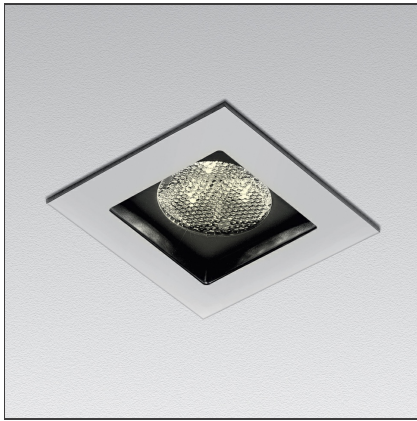

Zeno Up 3 - 16° 3000K - Silver

IP65 

DESIGN BY

Jan Van Lierde

DESCRIPTION

Light fixture with high-performance LED light sources. Ceiling installation. Low recessed depth. Consist of body, frame, black silkscreened tempered glass, fixing springs. Body in EN AB44100 aluminium, silicone gaskets. Frame in aluminium. Black silkscreened tempered glass, 8mm-thick. Fixing springs in harmonic iron. Power connection to the mains by means of a H05RN-r cable and IP68 electrical terminal board, supplied with the fixture (IP65). Glass surface temperature lower than 40°C. Fixed optics. PMMA lenses in 2 different versions of beams. White monochromatic LEDs available in 2 colour temperatures: Warm = 3000K Neutral = 4000K Painted die-cast aluminium with 3-stage outdoor treatment: nanotechnologies, antioxydant primer, polyester paint. Technical features of light fixtures in compliance with EN60598-1 and part 2-13. IP Rating IP65 e IP40. Insulation class III. Installation must be carried out by specialised personnel. Carefully follow the instructions

TECHNICAL DRAWINGS

FEATURES

| | | | |
|----------------------|-------------------|----------------|--------|
| Article Code: | NL1708510K002 | Series: | Indoor |
| Colour: | Silver | | |
| Installation: | Recessed, Ceiling | | |

DIMENSIONS

| | | | |
|------------------------|--------|-----------------------|--------|
| Length: | cm 6.5 | Cutout Width: | cm 5.6 |
| Width: | cm 6.5 | Cutout length: | cm 5.2 |
| Weight: | kg 0.2 | | |
| Recessed depth: | cm 4.6 | | |

INCLUDED SOURCES

| | | | |
|--------------------------------------|-------|-------------------------------|------------------|
| Category: | LED | Color temperature (K): | 3000K |
| Number: | 1 | Color Tolerance: | MacAdam 4SDCM |
| Watt: | 5W | CRI: | =80 |
| Delivered lumens output (lm): | 384lm | Efficacy: | 80lm/W |
| Type: | 0 | Service Life: | L70(6K) > 39300h |
| Class: | A | | |