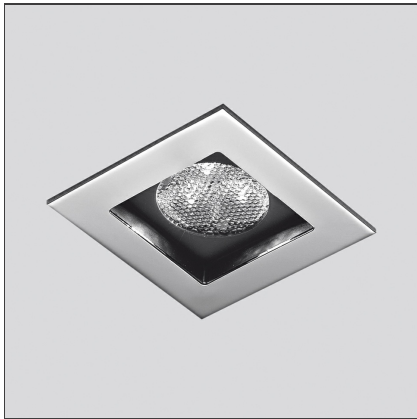

## Zeno Up 3 - 16° 3000K - Crome

IP65 

### DESCRIPTION

Light fixture with high-performance LED light sources. Ceiling installation. Low recessed depth. Consist of body, frame, black silkscreened tempered glass, fixing springs. Body in EN AB44100 aluminium, silicone gaskets. Frame in aluminium. Black silkscreened tempered glass, 8mm-thick. Fixing springs in harmonic iron. Power connection to the mains by means of a H05RN-r cable and IP68 electrical terminal board, supplied with the fixture (IP65). Glass surface temperature lower than 40°C. Fixed optics. PMMA lenses in 2 different versions of beams. White monochromatic LEDs available in 2 colour temperatures: Warm = 3000K Neutral = 4000K Painted die-cast aluminium with 3-stage outdoor treatment: nanotechnologies, antioxydant primer, polyester paint. Technical features of light fixtures in compliance with EN60598-1 and part 2-13. IP Rating IP65 e IP40. Insulation class III. Installation must be carried out by specialised personnel. Carefully follow the instructions

### FEATURES

<b>Article Code:</b>	NL1708510K003	<b>Series:</b>	Indoor
<b>Colour:</b>	Crome		
<b>Installation:</b>	Recessed, Ceiling		