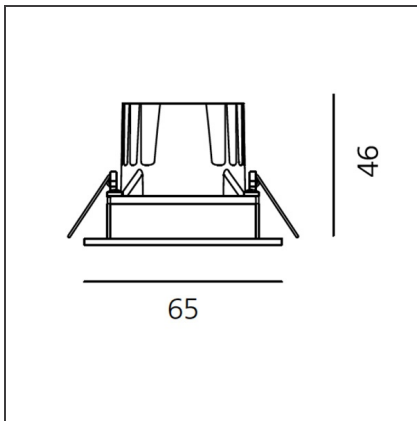

TECHNICAL DRAWINGS

FEATURES

Article Code:	NL1708510K003	Series:	Indoor
Colour:	Crome		
Installation:	Recessed, Ceiling		

DIMENSIONS

Length:	cm 6.5	Cutout Width:	cm 5.6
Width:	cm 6.5	Cutout length:	cm 5.2
Weight:	kg 0.2		
Recessed depth:	cm 4.6		

INCLUDED SOURCES

Category:	LED	Color temperature (K):	3000K
Number:	1	Color Tolerance:	MacAdam 4SDCM
Watt:	5W	CRI:	=80
Delivered lumens output (lm):	384lm	Efficacy:	80lm/W
Type:	0	Service Life:	L70(6K) > 39300h
Class:	A		

LUMINAIRE

Watt:	5W	Delivered lumens output (lm):	269lm
		CCT:	3000K
		Efficiency:	100%
		Efficacy:	56.04lm/W
		CRI:	80