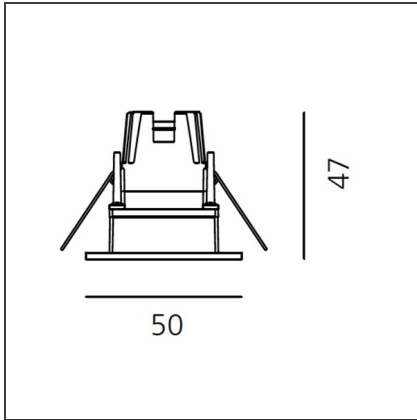

Zeno Up 2 - 24° 3000K - White

IP65 

DESIGN BY

Jan Van Lierde

DESCRIPTION

Light fixture with high-performance LED light sources. Ceiling installation. Low recessed depth. Consist of body, frame, black silkscreened tempered glass, fixing springs. Body in EN AB44100 aluminium, silicone gaskets. Frame in aluminium. Black silkscreened tempered glass, 8mm-thick. Fixing springs in harmonic iron. Power connection to the mains by means of a H05RN-r cable and IP68 electrical terminal board, supplied with the fixture (IP65). Glass surface temperature lower than 40°C. Fixed optics. PMMA lenses in 2 different versions of beams. White monochromatic LEDs available in 2 colour temperatures: Warm = 3000K Neutral = 4000K Painted die-cast aluminium with 3-stage outdoor treatment: nanotechnologies, antioxydant primer, polyester paint. Technical features of light fixtures in compliance with EN60598-1 and part 2-13. IP Rating IP65 e IP40. Insulation class III. Installation must be carried out by specialised personnel. Carefully follow the instructions

TECHNICAL DRAWINGS

FEATURES

Article Code:	NL1708425K006	Series:	Indoor
Colour:	White		
Installation:	Recessed, Ceiling		

DIMENSIONS

Length:	cm 5	Cutout Width:	cm 3.6
Width:	cm 5	Cutout length:	cm 3.8
Weight:	kg 0.1		
Recessed depth:	cm 4.7		