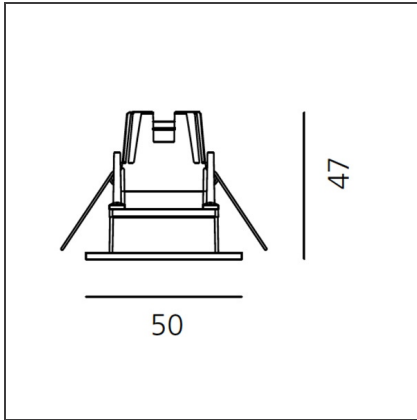

TECHNICAL DRAWINGS

FEATURES

Article Code:	NL1708425K002	Series:	Indoor
Colour:	Silver		
Installation:	Recessed, Ceiling		

DIMENSIONS

Length:	cm 5	Cutout Width:	cm 3.6
Width:	cm 5	Cutout length:	cm 3.8
Weight:	kg 0.1		
Recessed depth:	cm 4.7		

INCLUDED SOURCES

Category:	LED	Color temperature (K):	3000K
Number:	1	Color Tolerance:	MacAdam 4SDCM
Watt:	2W	CRI:	80
Delivered lumens output (lm):	168LM	Efficacy:	80lm/W
Type:	0	Service Life:	L70(6K) > 36300h
Class:	A		

LUMINAIRE

Watt:	2W	Delivered lumens output (lm):	133lm
		CCT:	3000K
		Efficiency:	100%
		Efficacy:	63.33lm/W
		CRI:	80